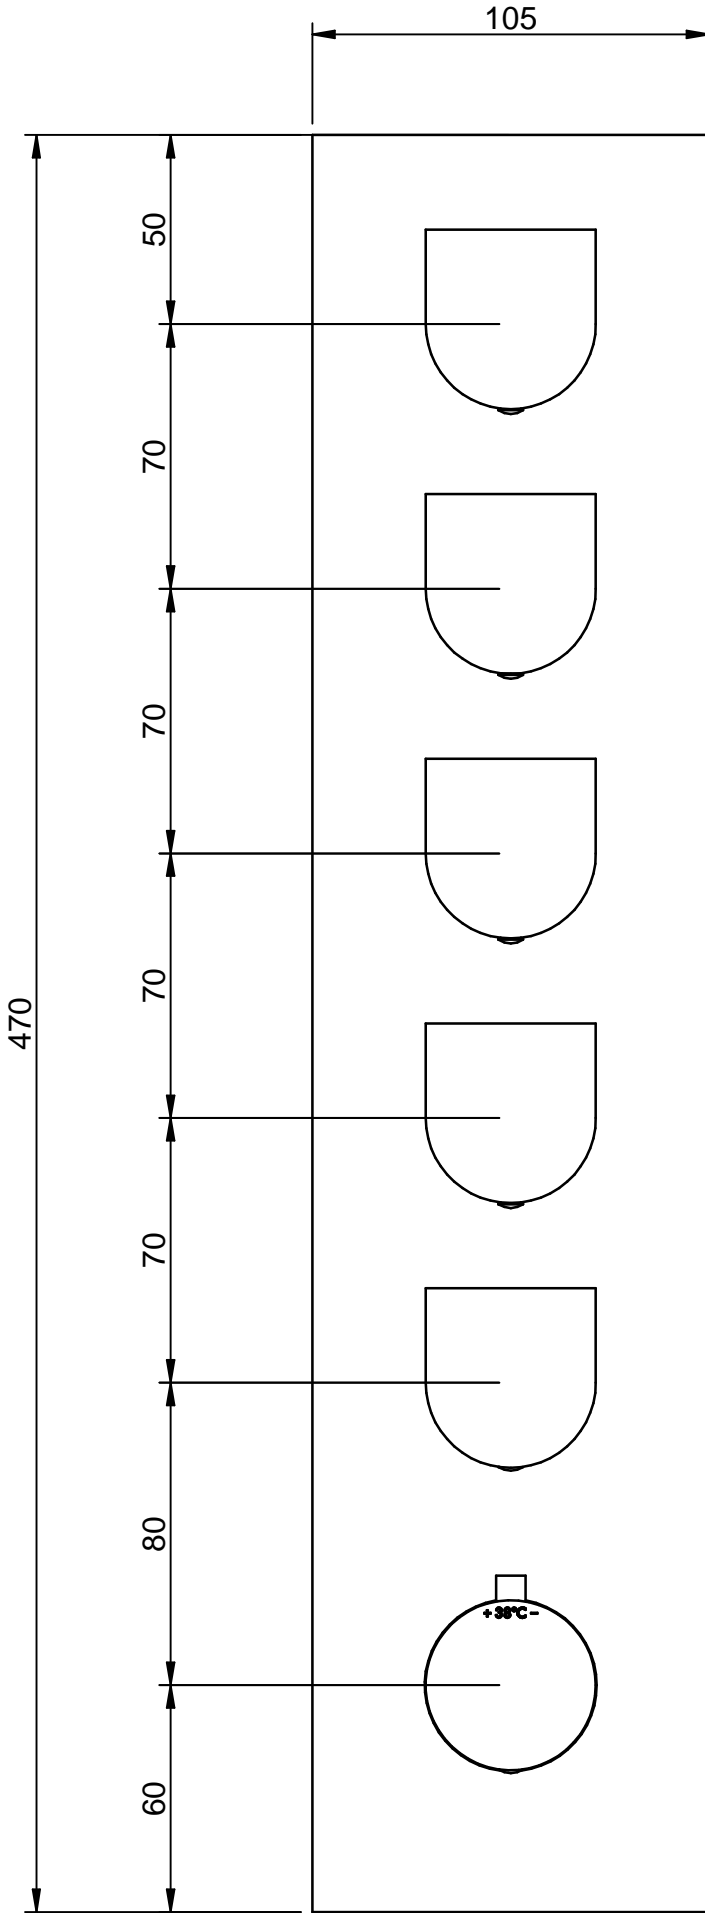

EXTERNAL PARTS

CODE ART. RWIT7298CC40_I01

RUBINETTERIE
treemme