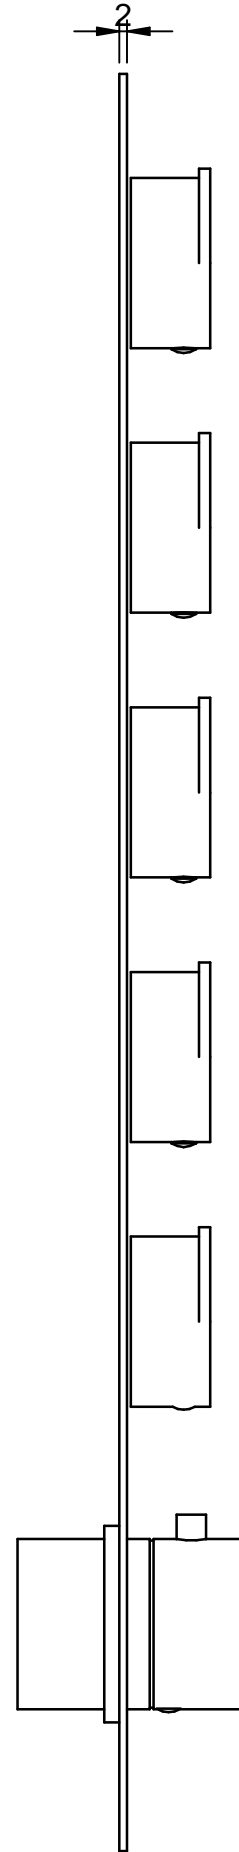

EXTERNAL PARTS

CODE ART. RWIT7298CC40_I01

RUBINETTERIE
treemme