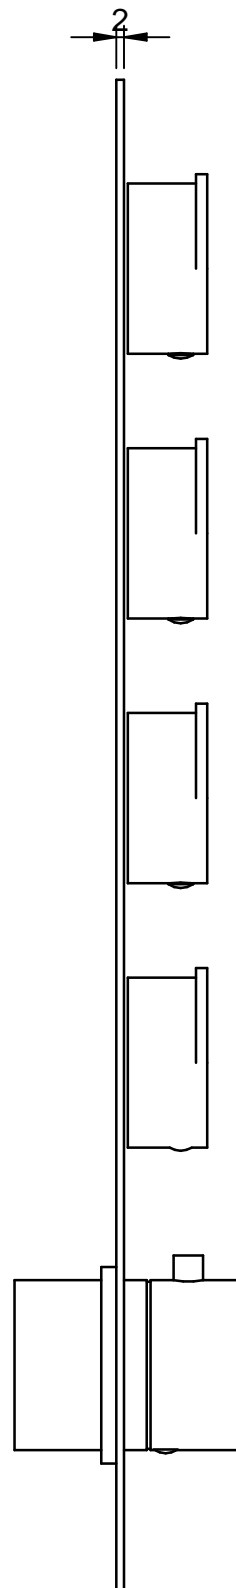

EXTERNAL PARTS

CODE ART. RWIT7297CC40_I01

RUBINETTERIE
treemme