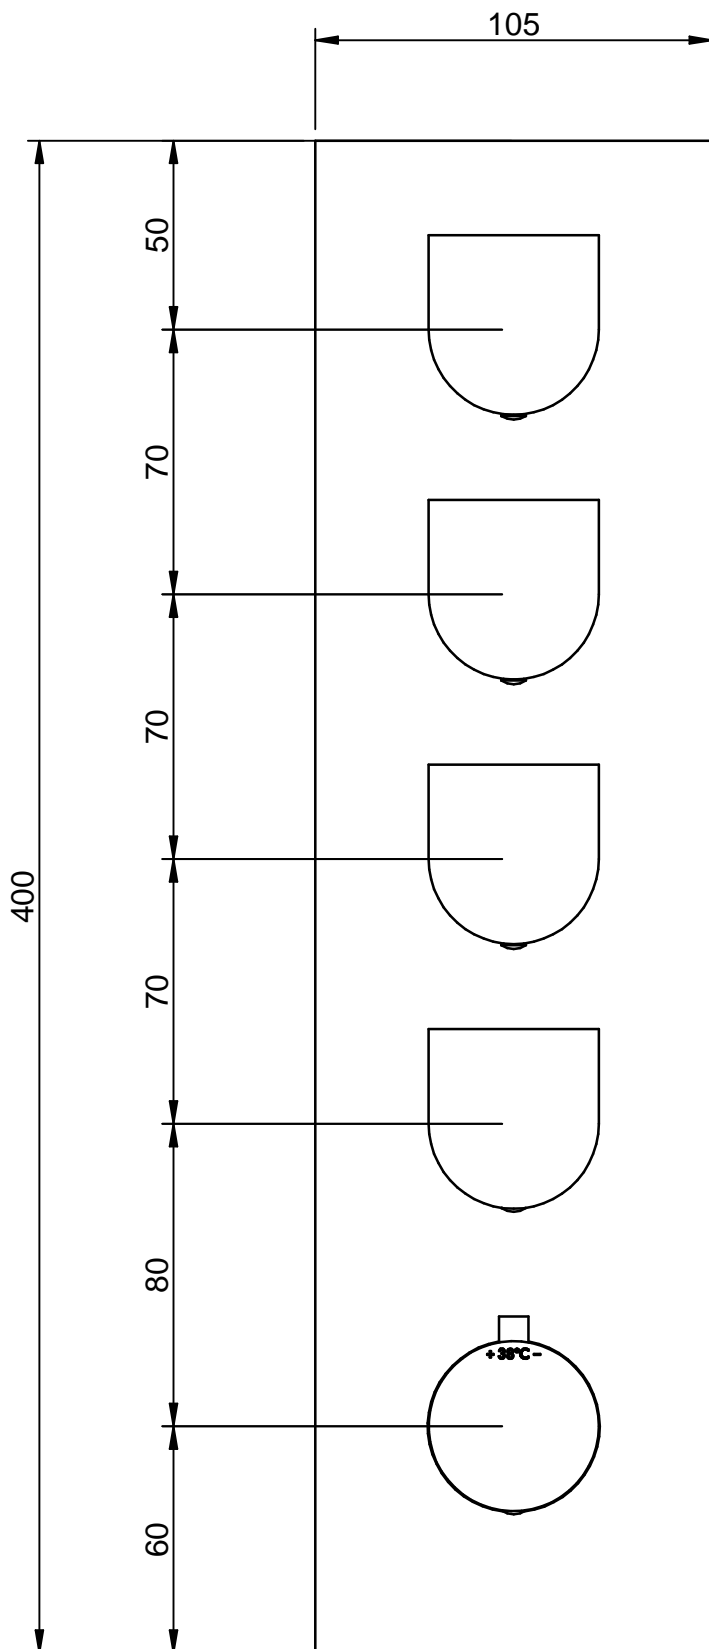

EXTERNAL PARTS

CODE ART. RWIT7297CC40_I01

RUBINETTERIE
treemme