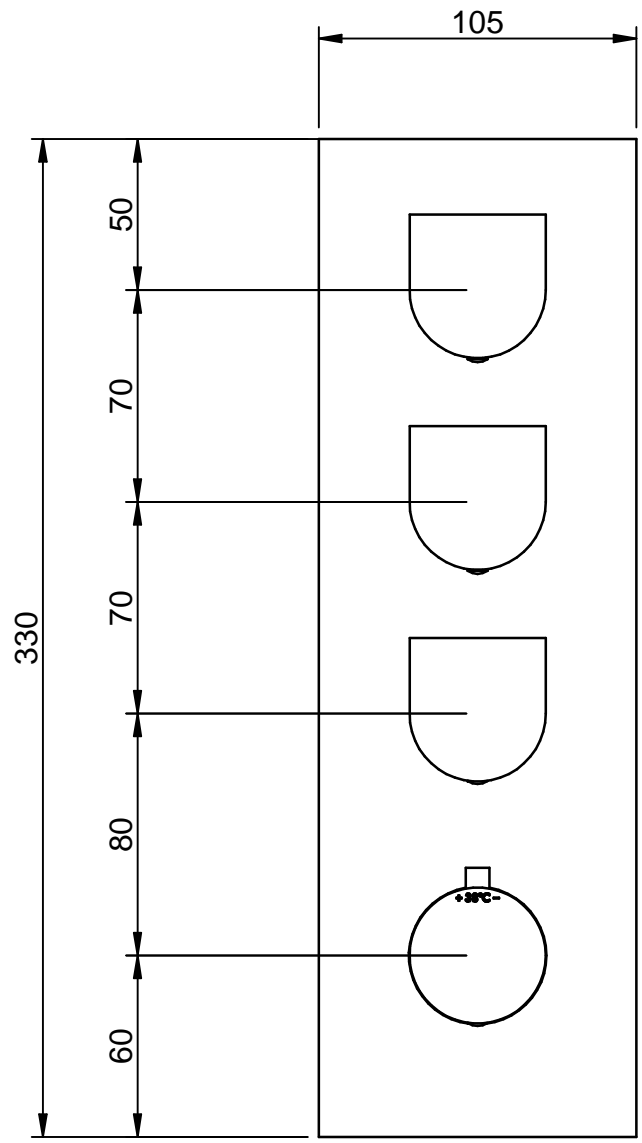

EXTERNAL PARTS

CODE ART. RWIT7294CC54_I01