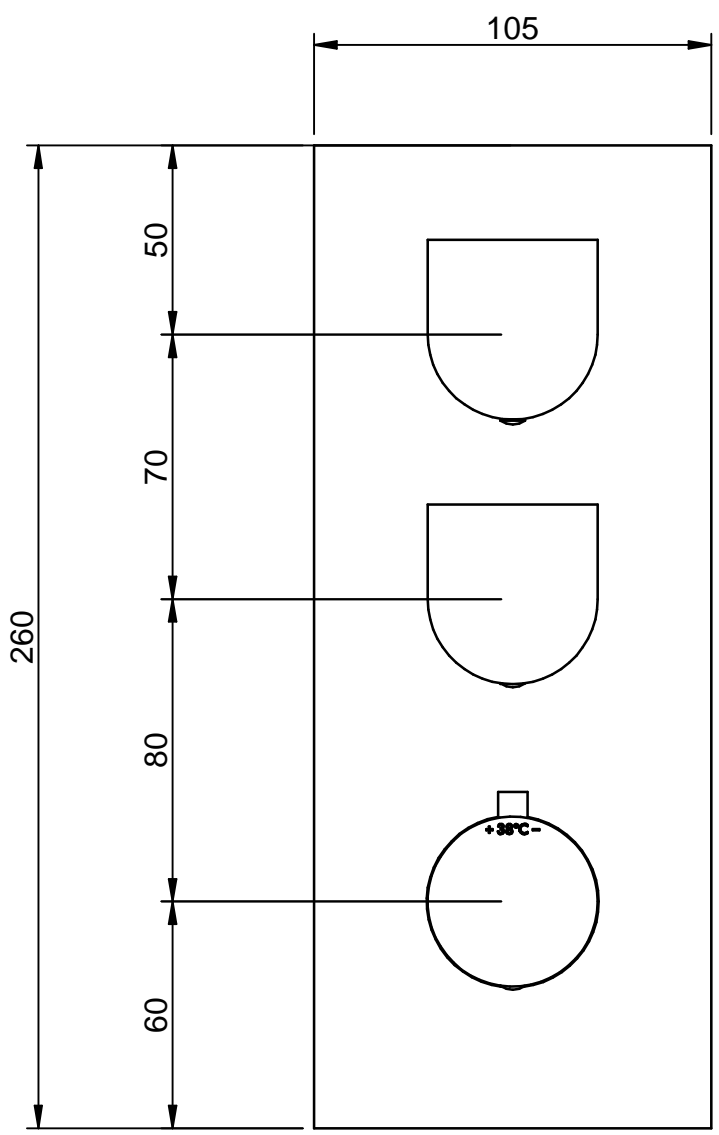

EXTERNAL PARTS

CODE ART. RWIT7286CC53_I01