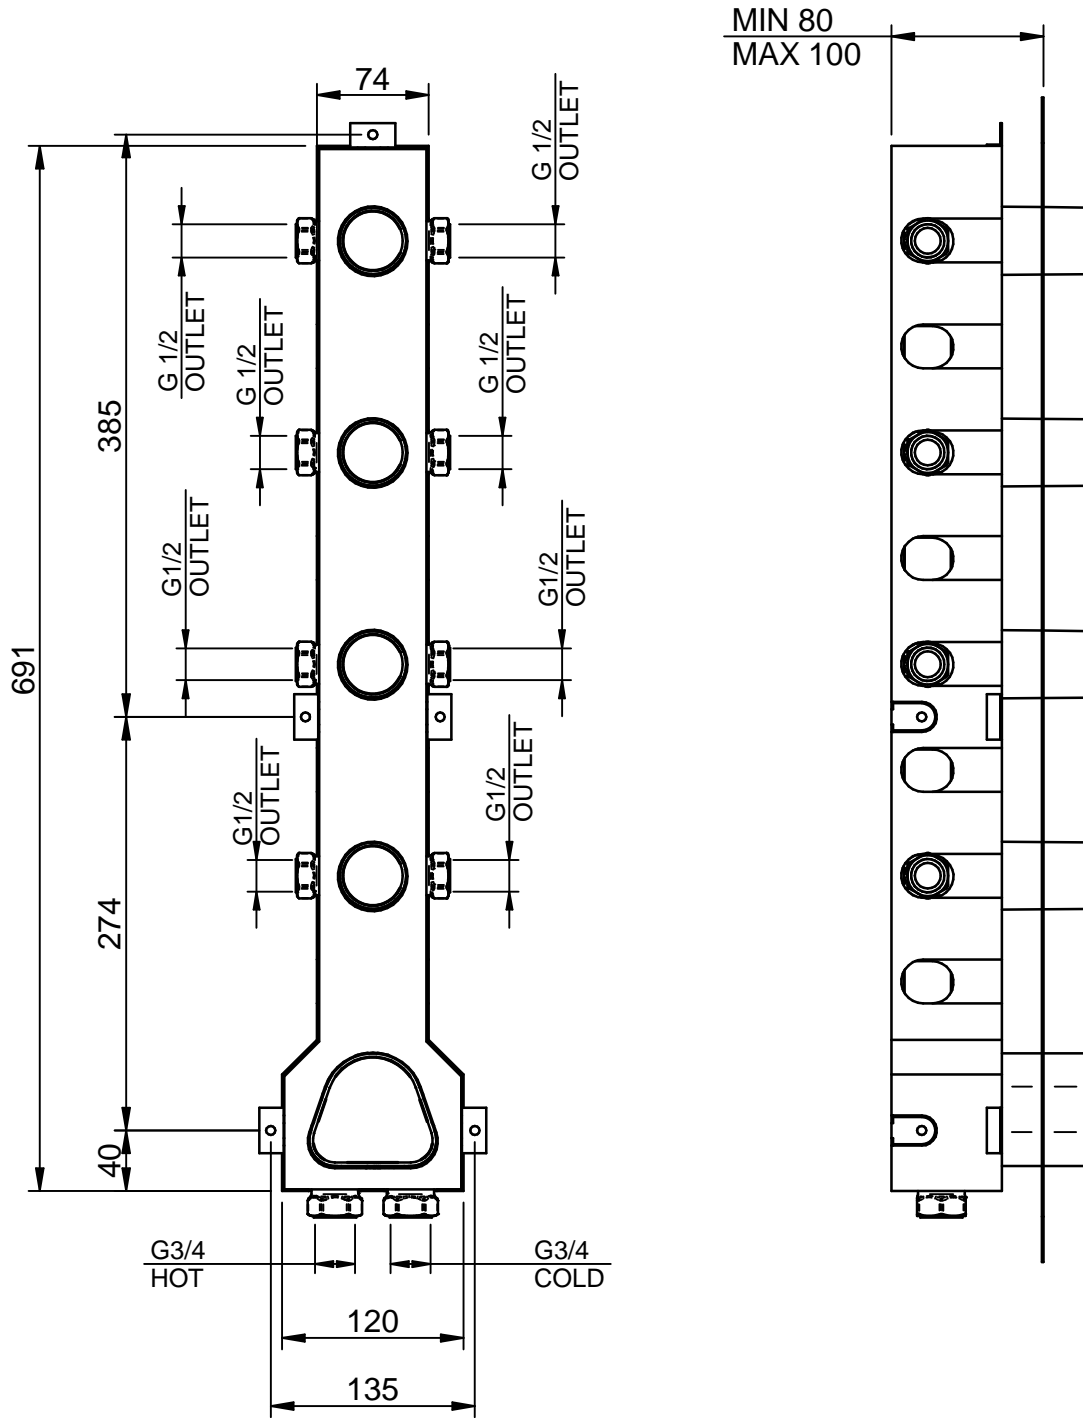

CONCEALED PARTS

CODE ART. RWIT7276ZZ40_I01

RUBINETTERIE
treemme