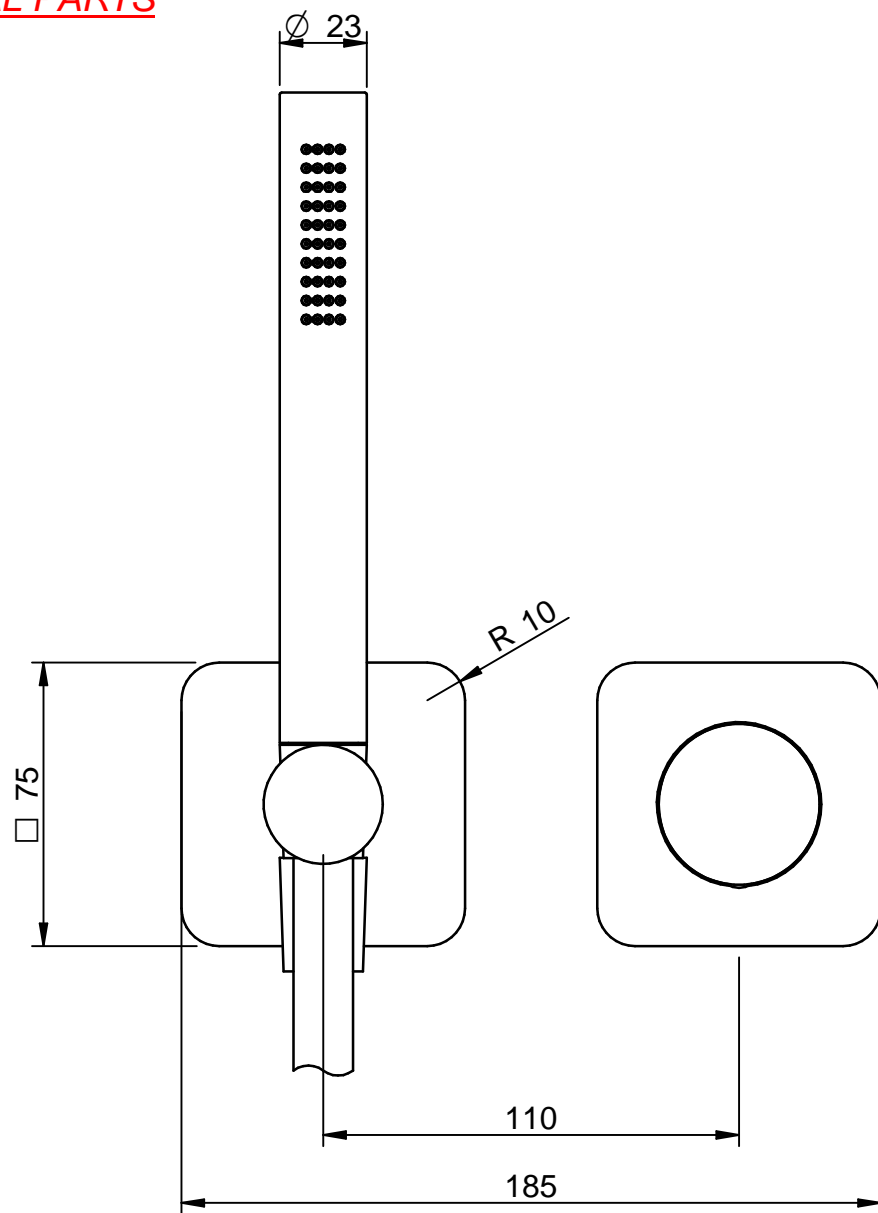

EXTERNAL PARTS

CODE ART. RWIT54D4CC01_I01

RUBINETTERIE
treemme