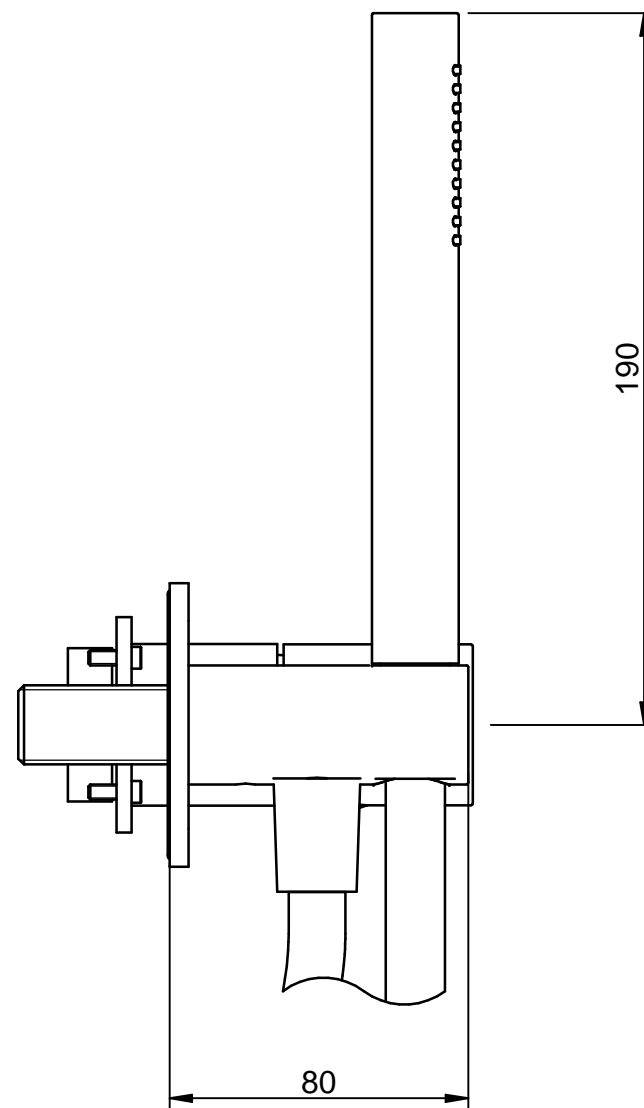

EXTERNAL PARTS

CODE ART. RWIT54D4CC01_I01

RUBINETTERIE
treemme