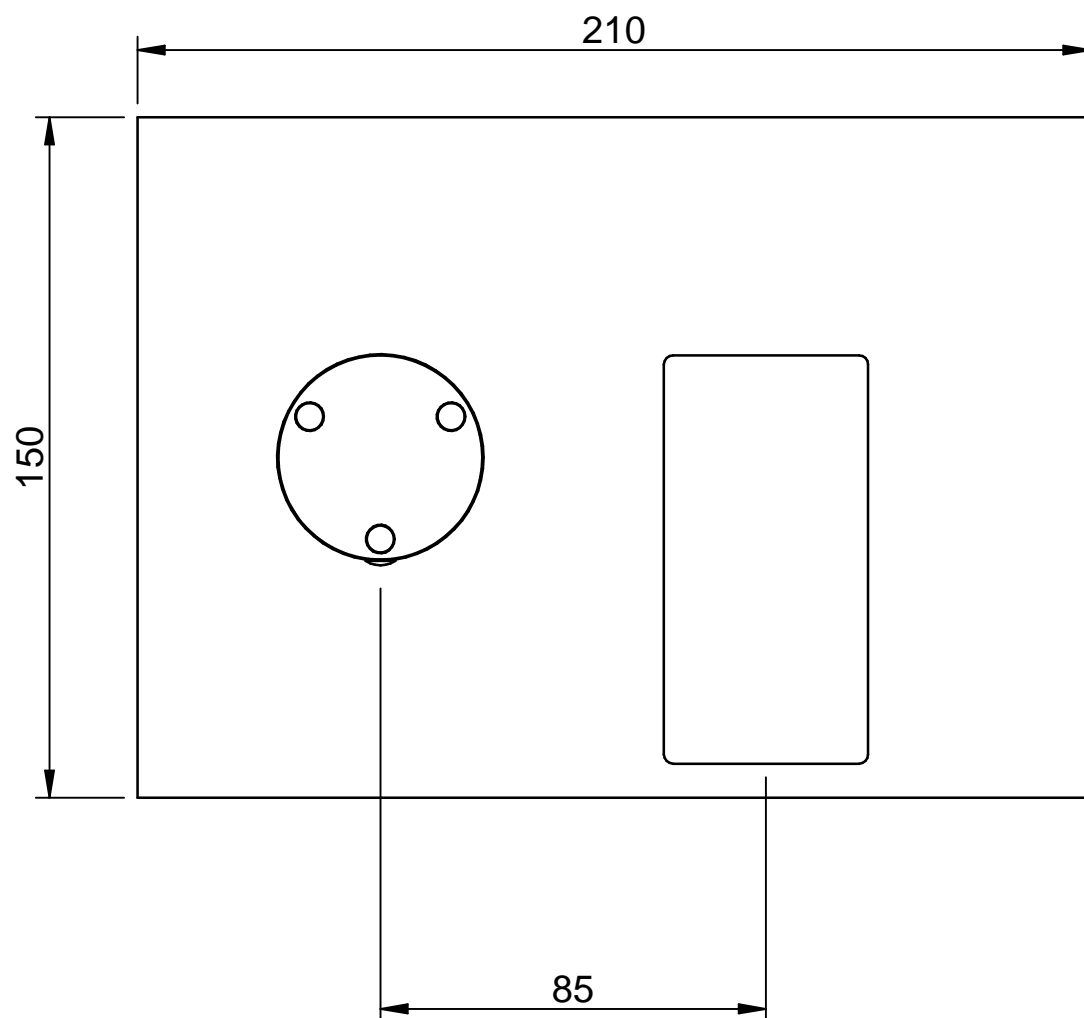

EXTERNAL PARTS

CODE ART. RWIT28E3IS01_I01

RUBINETTERIE
treemme