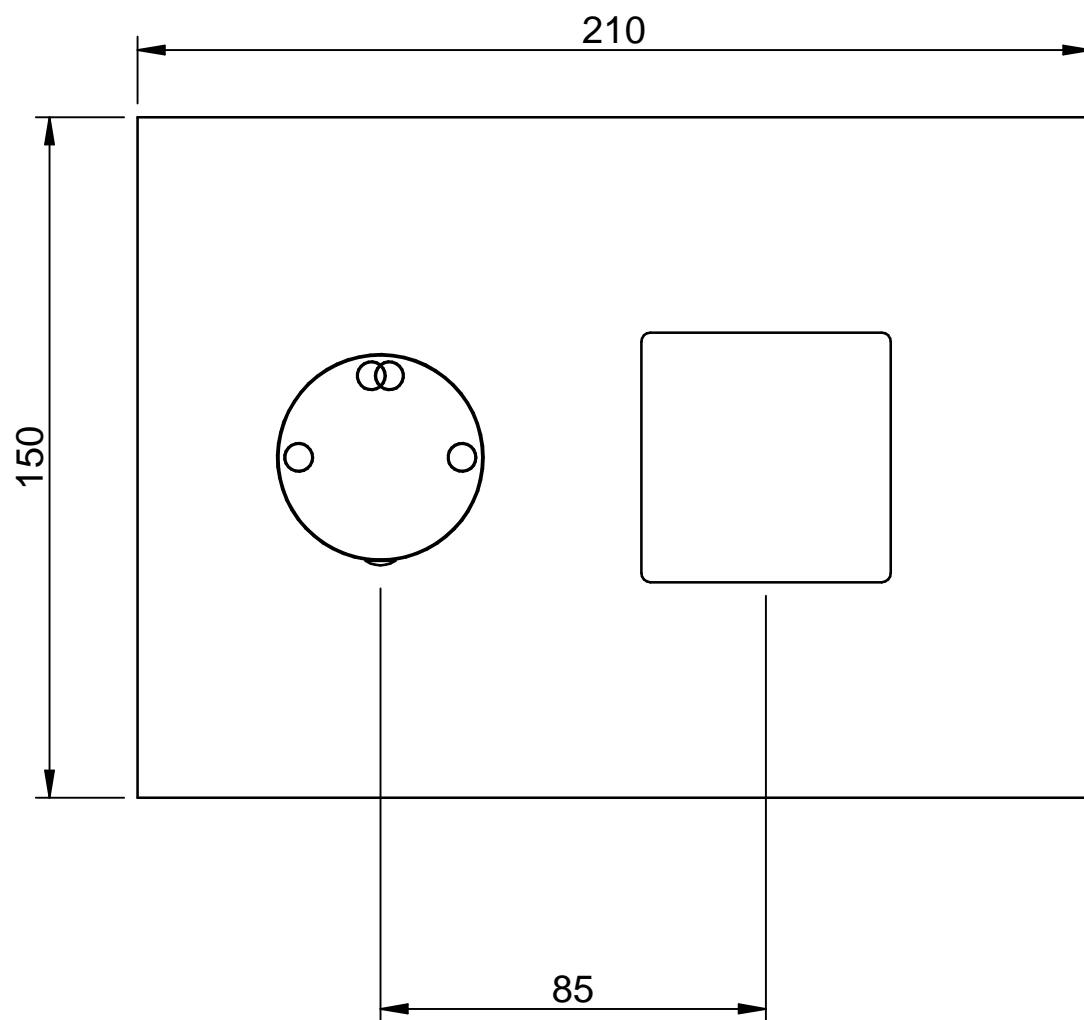

EXTERNAL PARTS

CODE ART. RWIT28E2IS03_I01

RUBINETTERIE
treemme