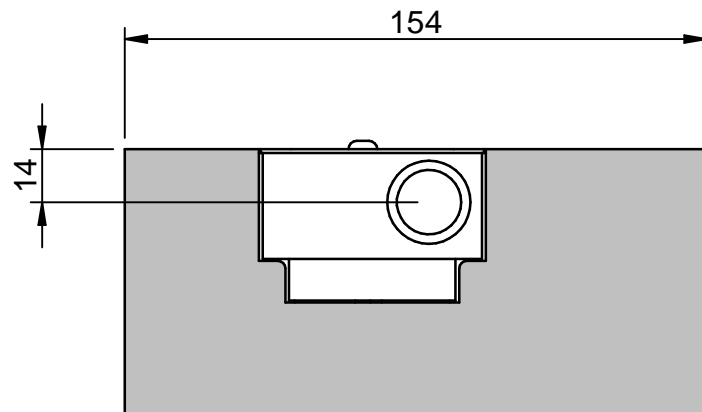

Muro finito
Mur fini
Finished wall

CODE ART. RWIT2808ZZ98_I01

RUBINETTERIE
treemme