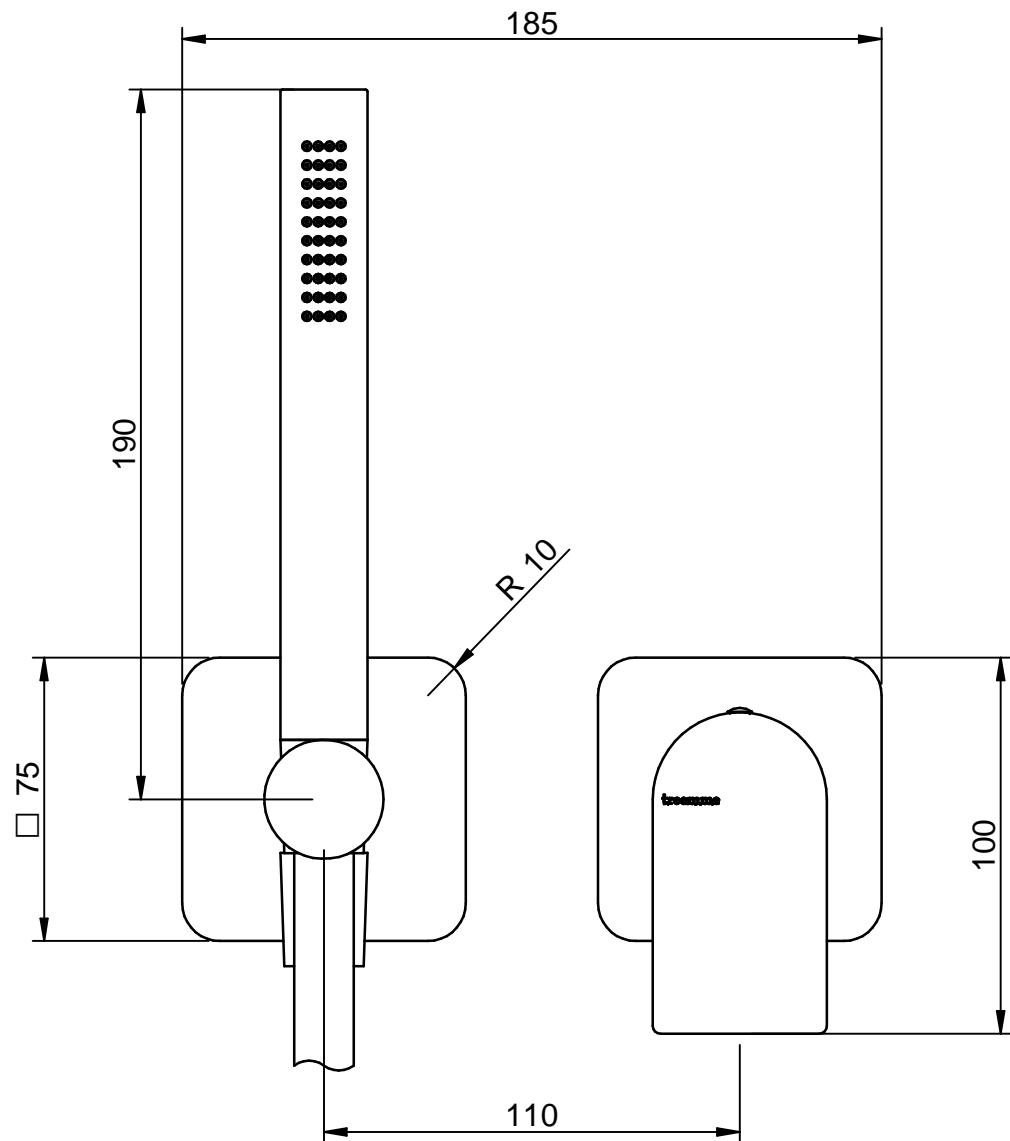

EXTERNAL PARTS

CODE ART. RWIT22D4CC01_I01

RUBINETTERIE
treemme