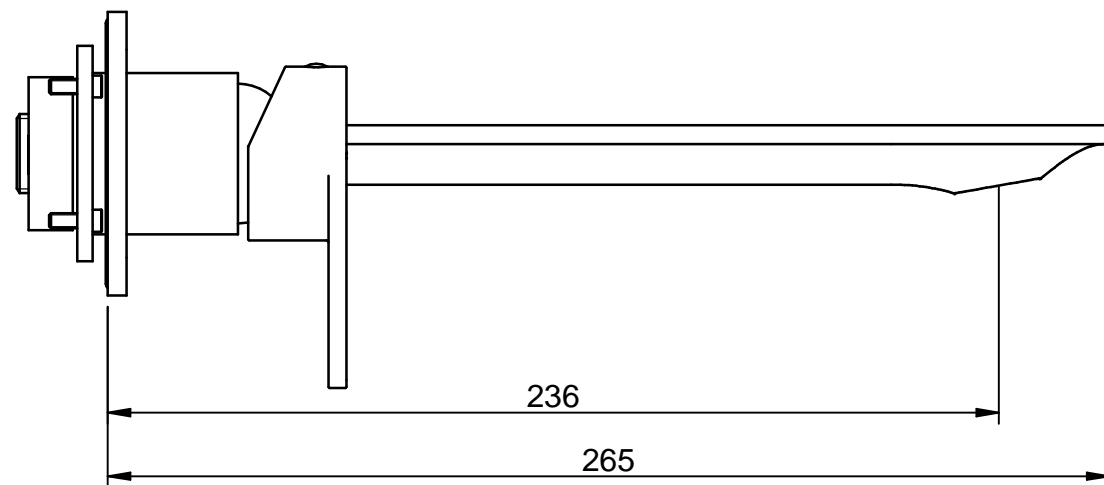

EXTERNAL PARTS

CODE ART. RWIT22C9CC01_I01

RUBINETTERIE
treemme