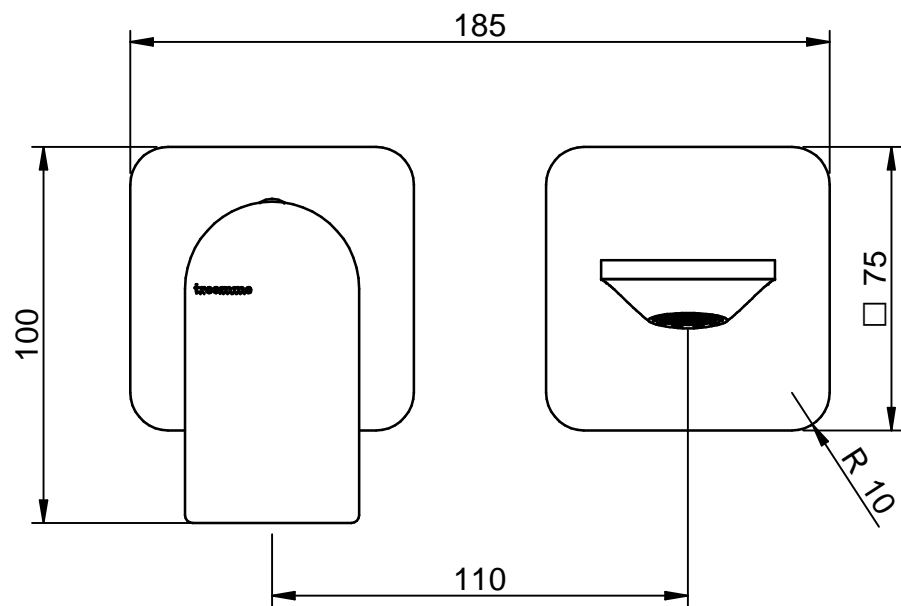

EXTERNAL PARTS

CODE ART. RWIT22C9CC01_I01

RUBINETTERIE
treemme