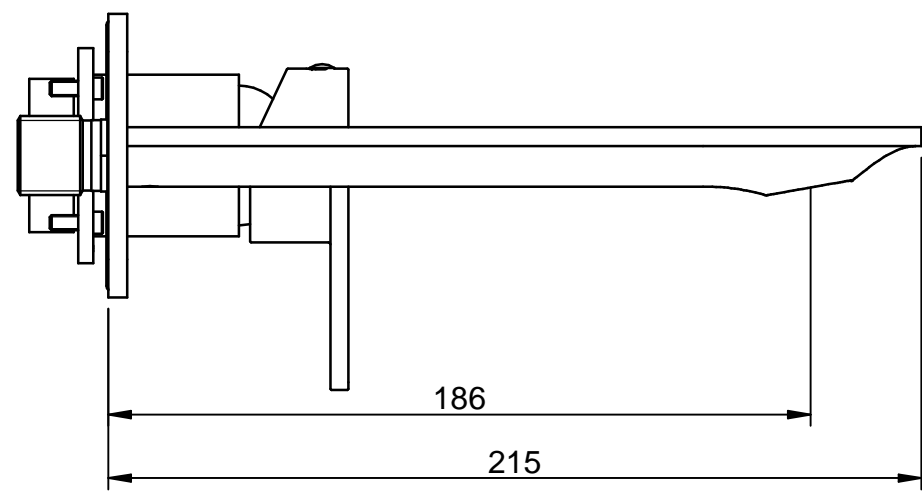

EXTERNAL PARTS

CODE ART. RWIT22C5CC01_I01

RUBINETTERIE
treemme