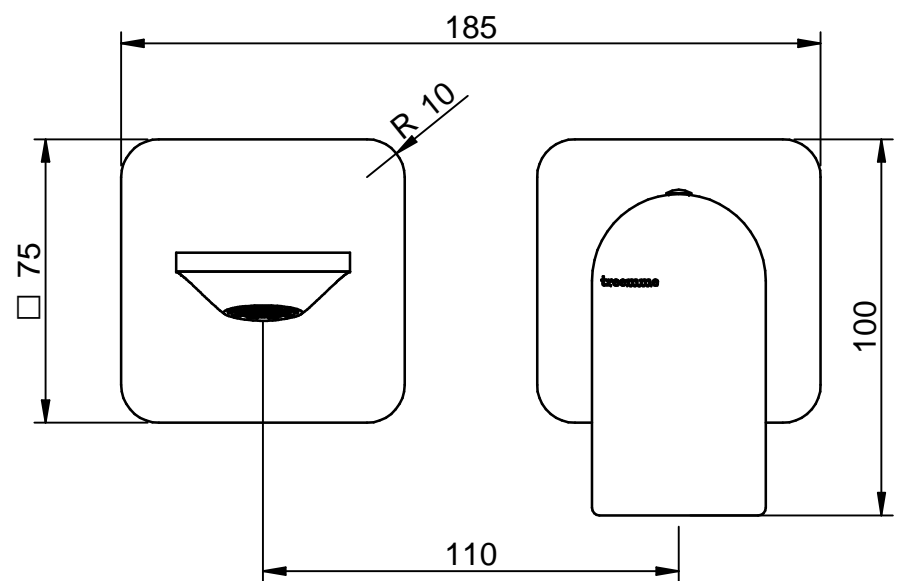

EXTERNAL PARTS

CODE ART. RWIT22C5CC01_I01

RUBINETTERIE
treemme