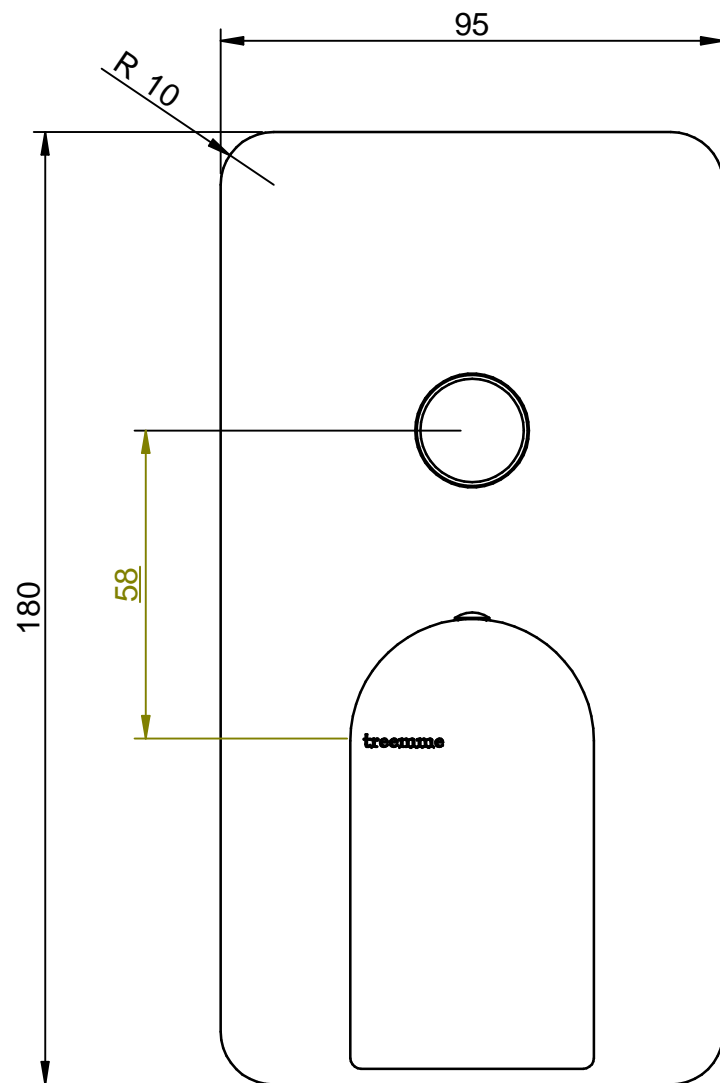

EXTERNAL PARTS

CODE ART. RWIT22B1CC01_I01

RUBINETTERIE
treemme