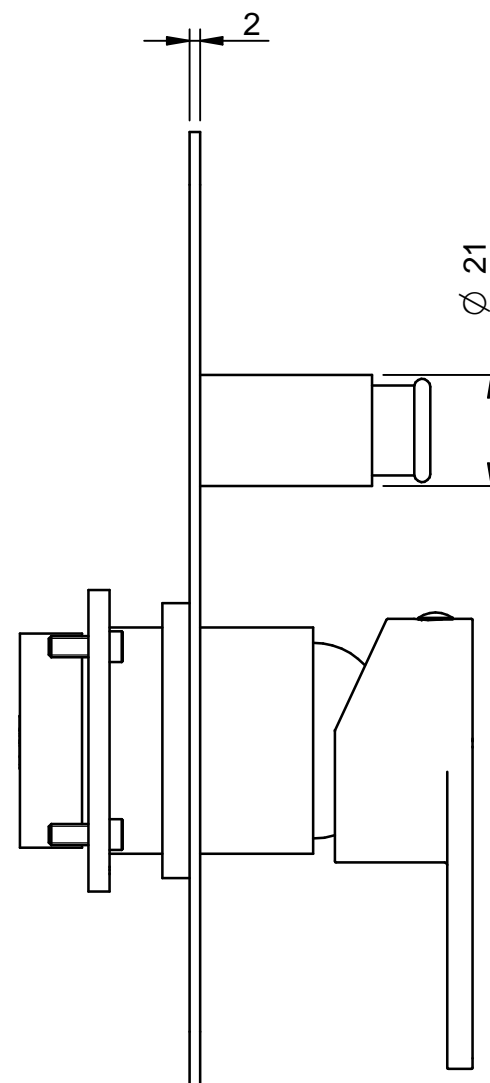

EXTERNAL PARTS

CODE ART. RWIT22B1CC01_I01

RUBINETTERIE
treemme