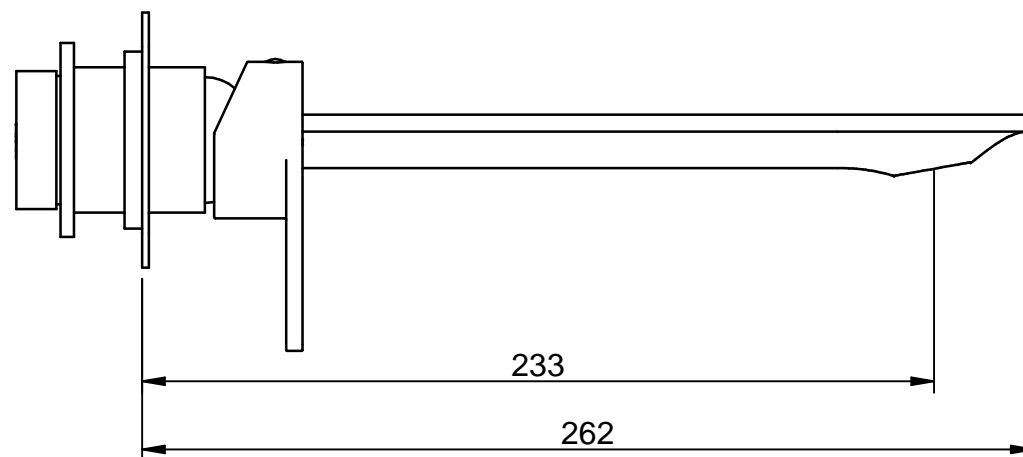

EXTERNAL PARTS

CODE ART. RWIT22A9CC01\_I01

RUBINETTERIE  
**treemme**