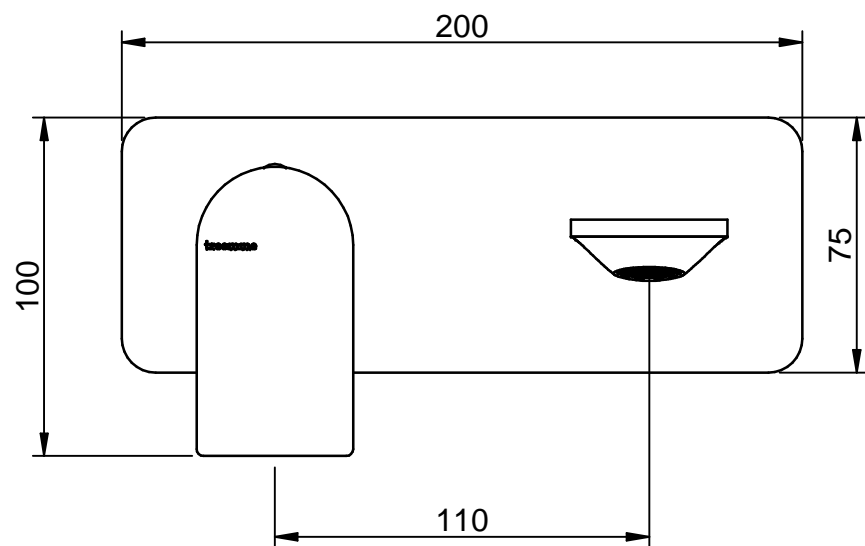

EXTERNAL PARTS

CODE ART. RWIT22A9CC01\_I01

RUBINETTERIE  
**treemme**