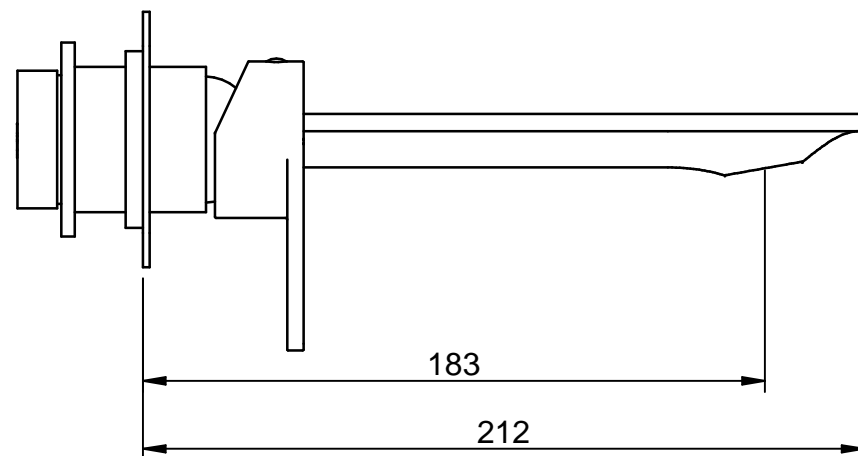

EXTERNAL PARTS

CODE ART. RWIT22A7CC01_I01

RUBINETTERIE
treemme