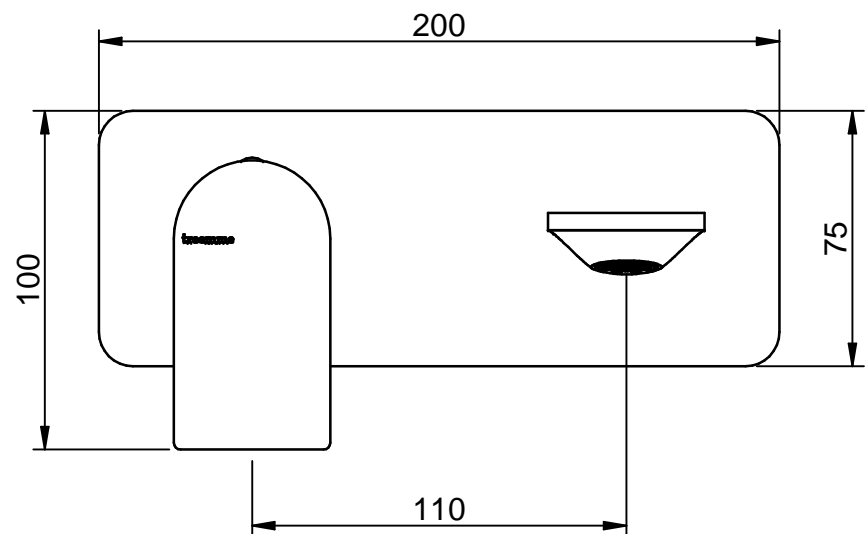

EXTERNAL PARTS

CODE ART. RWIT22A7CC01_I01

RUBINETTERIE
treemme