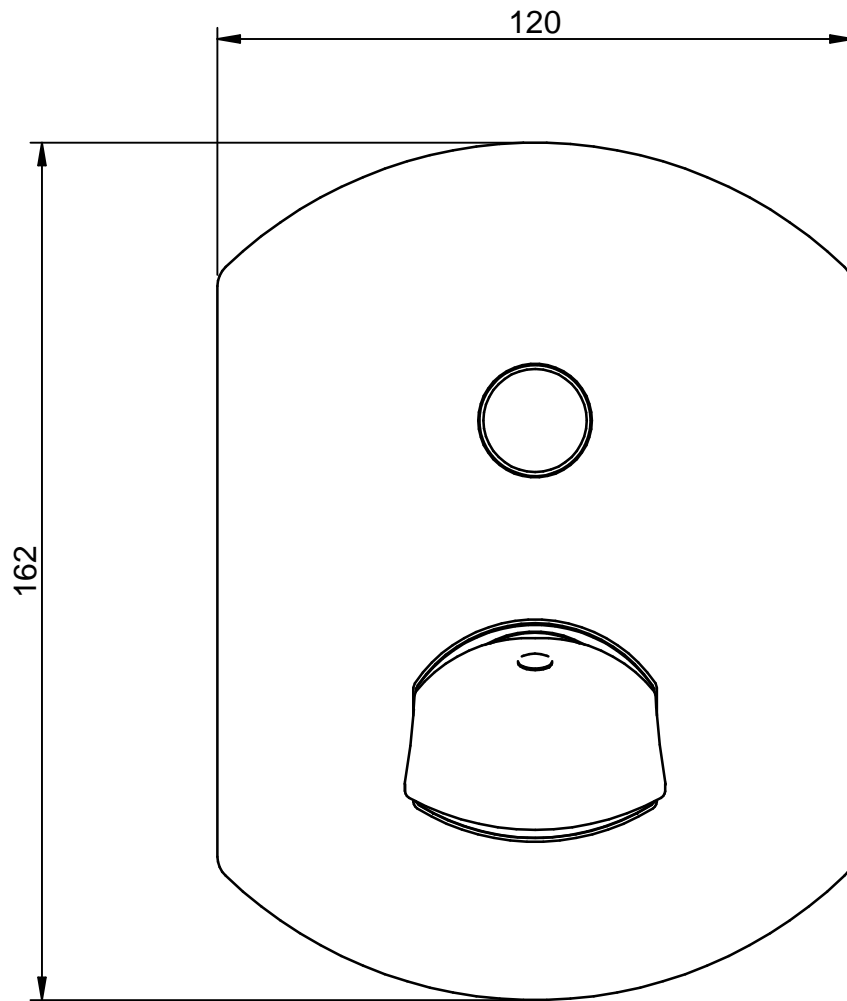

EXTERNAL PARTS

CODE ART. RWIT09B1CC01_I01

RUBINETTERIE
treemme