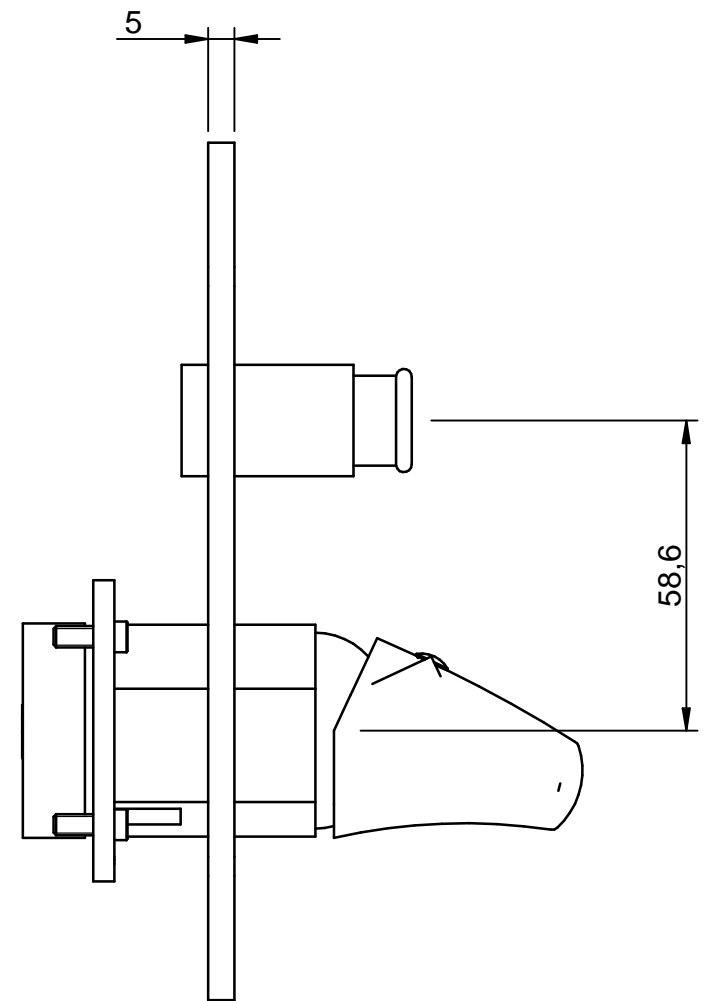

EXTERNAL PARTS

CODE ART. RWIT09B1CC01_I01

RUBINETTERIE
treemme