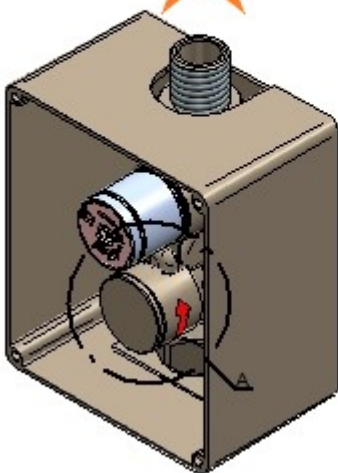

EN

It is suggested to purge the inlet tubes before to install the product

SP

Enjaguar con mucha atención los tubos de alimentación antes de conectar el producto

EXTERNAL PARTS

CONCEALED PARTS

CODE ART. IT1395ISZZZ_102

MIX

MIX - Direction Flow
Direzione flusso acqua MIX

DETTAGLIO A

MAX - 70CM

RUBINETTERIE
treemme
instruments for water