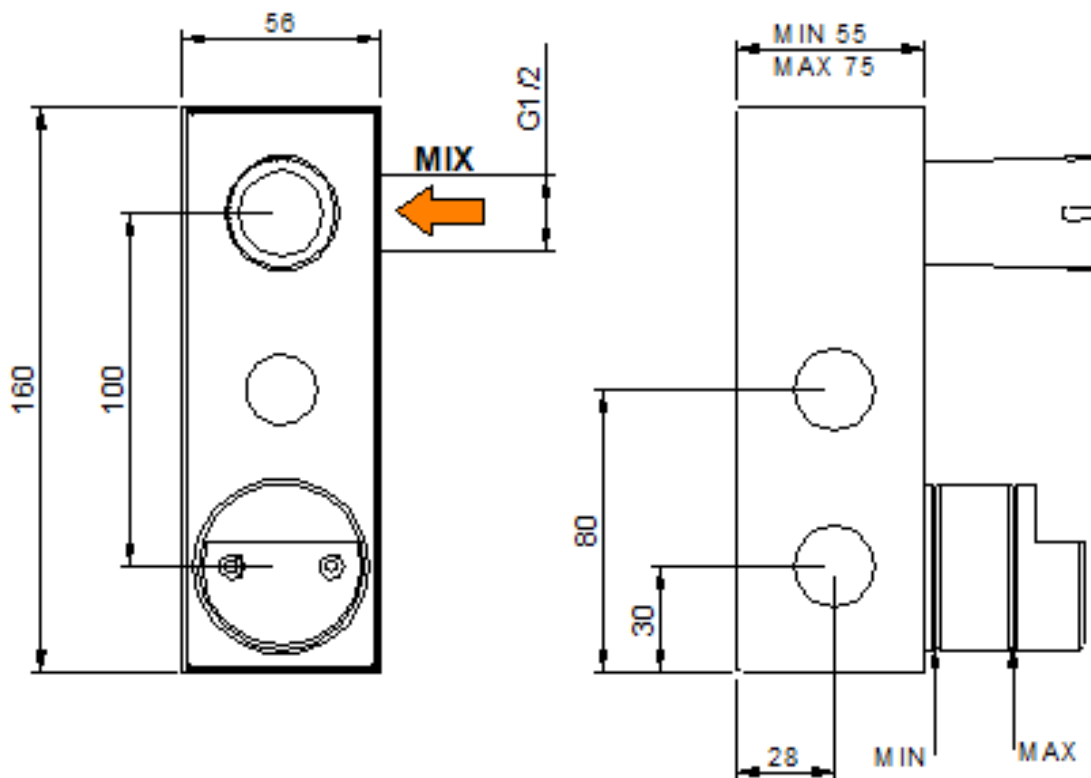

EN

It is suggested to purge the inlet tubes before to install the product

SP

Enjaguar con mucha atención los tubos de alimentación antes de conectar el producto

EXTERNAL PARTS

CONCEALED PARTS

CODE ART. IT1395ISZZZ_102

MIX

MIX - Direction Flow
Direzione flusso acqua MIX

DETTAGLIO A

MAX - 70CM

RUBINETTERIE
treemme
instruments for water