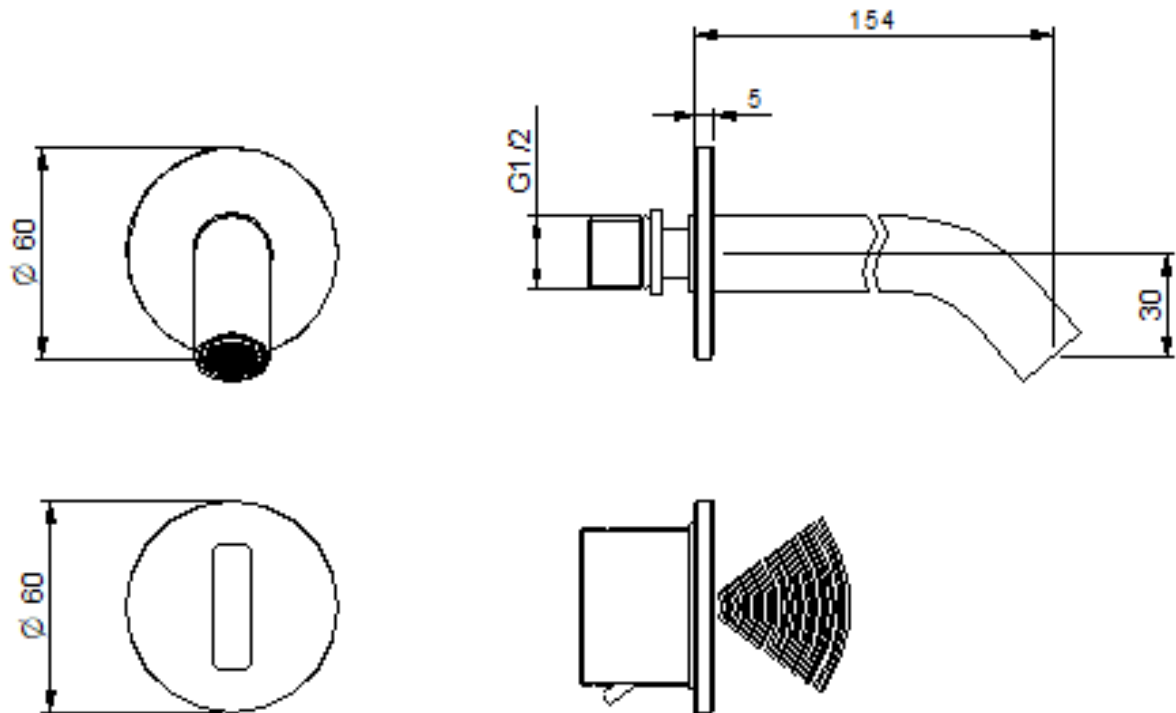

EN

It is suggested to purge the inlet tubes before to install the product

SP

Enjaguar con mucha atención los tubos de alimentación antes de conectar el producto

EXTERNAL PARTS

CONCEALED PARTS

CODE ART. IT1395ISZZZ_102

MIX

MIX - Direction Flow
Direzione flusso acqua MIX

DETTAGLIO A

MAX - 70CM

RUBINETTERIE
treemme
instruments for water