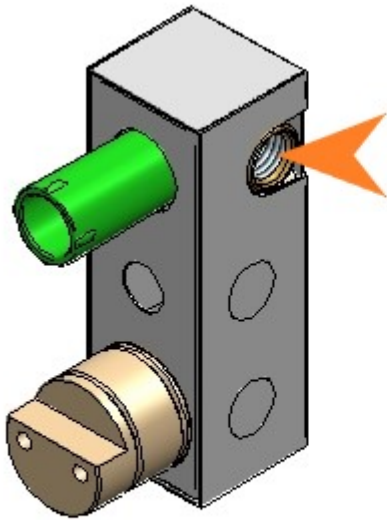

EN

It is suggested to purge the inlet tubes before to install the product

SP

Enjaguar con mucha atención los tubos de alimentación antes de conectar el producto

EXTERNAL PARTS

CONCEALED PARTS

CODE ART. IT1395ISZZZ_102

MIX

MIX - Direction Flow
Direzione flusso acqua MIX

DETTAGLIO A

MAX - 70CM

RUBINETTERIE
treemme
instruments for water