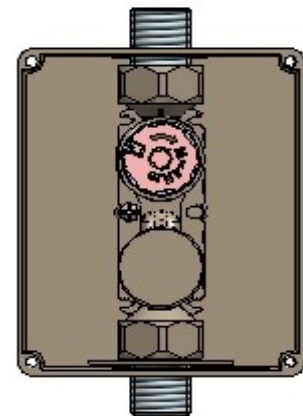

EN

It is suggested to purge the inlet tubes before to install the product

SP

Enjaguar con mucha atención los tubos de alimentación antes de conectar el producto

EXTERNAL PARTS

CONCEALED PARTS

CODE ART. IT1395ISZZZ_102

MIX

MIX - Direction Flow
Direzione flusso acqua MIX

DETTAGLIO A

MAX - 70CM

RUBINETTERIE
treemme
instruments for water