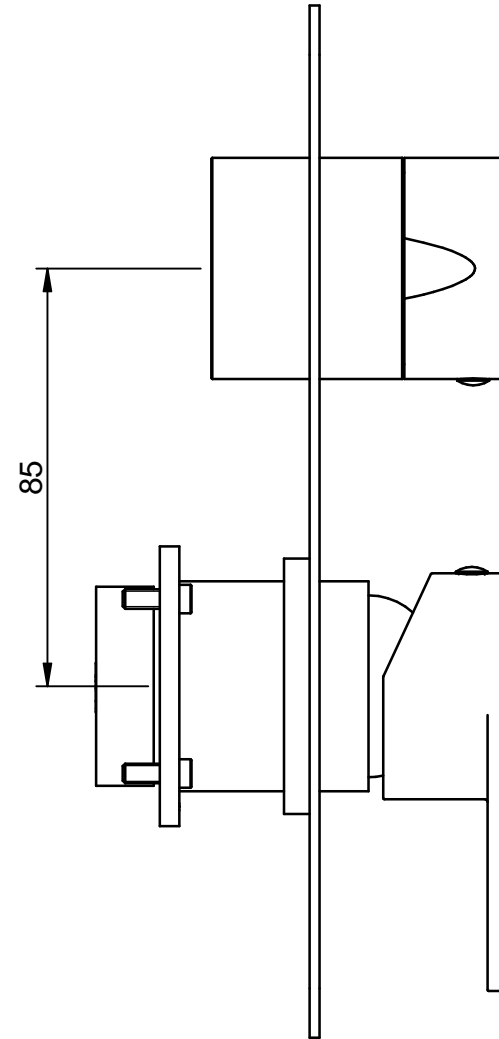

EXTERNAL PARTS

CODE ART. RWIT22A2CC03_I01

RUBINETTERIE
treemme