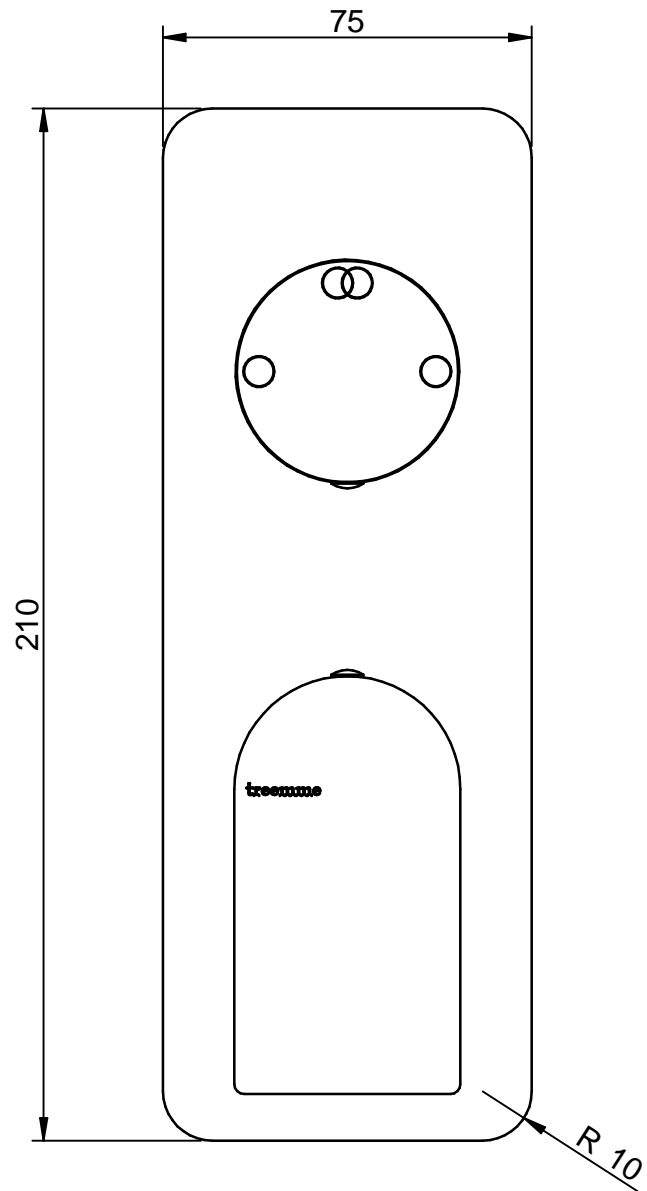

EXTERNAL PARTS

CODE ART. RWIT22A2CC03_I01

RUBINETTERIE
treemme