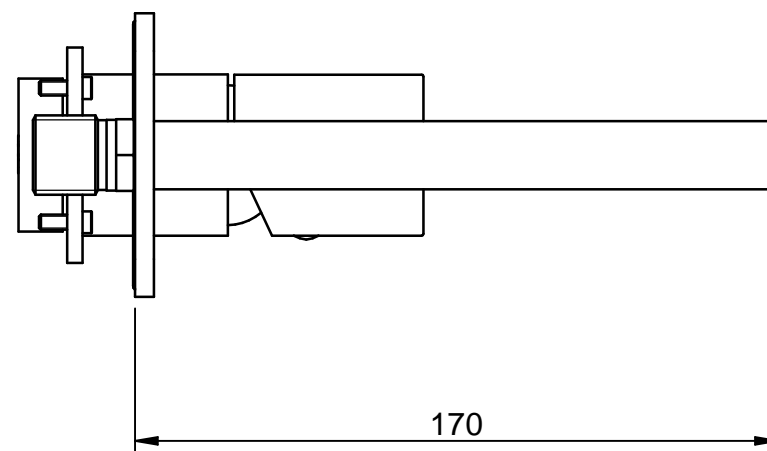

EXTERNAL PARTS

CODE ART. RWIT54C6CC02\_I01

RUBINETTERIE  
**treemme**