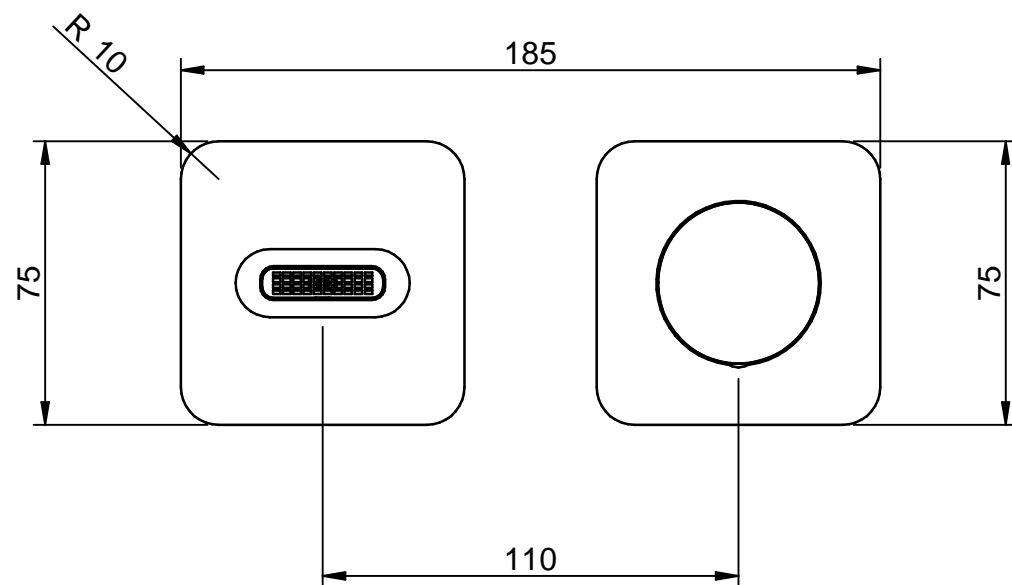

EXTERNAL PARTS

CODE ART. RWIT54C6CC02\_I01

RUBINETTERIE  
**treemme**