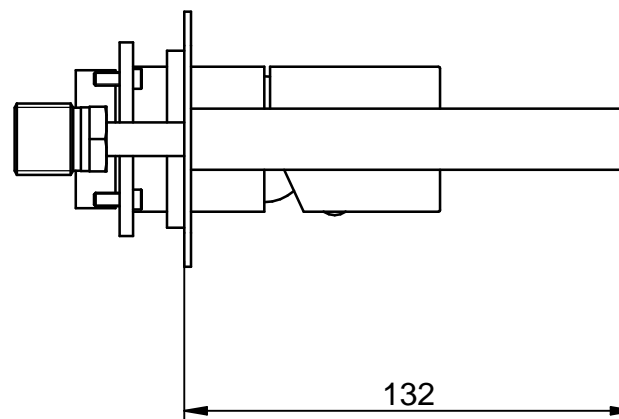

EXTERNAL PARTS

CODE ART. RWIT54A5CC02_I01

RUBINETTERIE
treemme