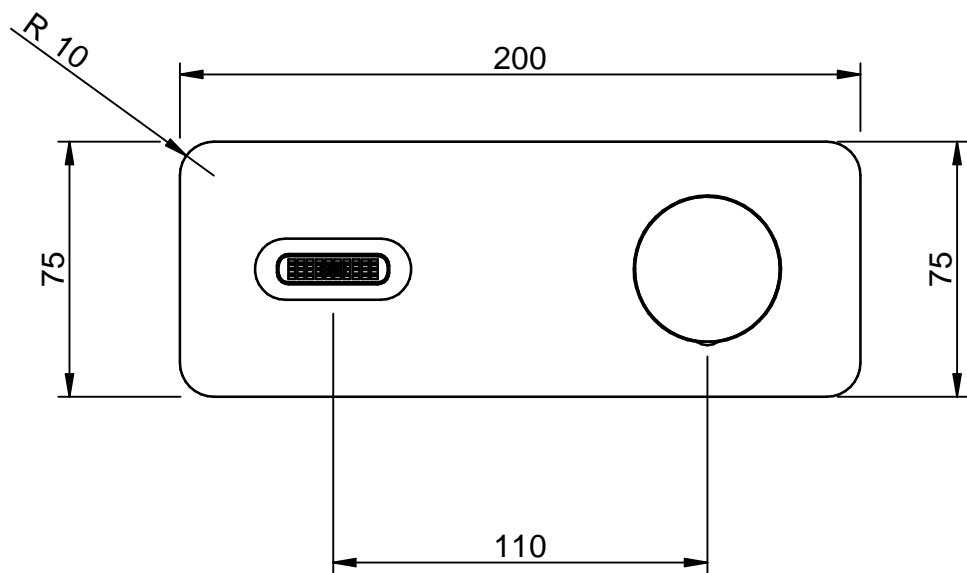

EXTERNAL PARTS

CODE ART. RWIT54A5CC02_I01

RUBINETTERIE
treemme