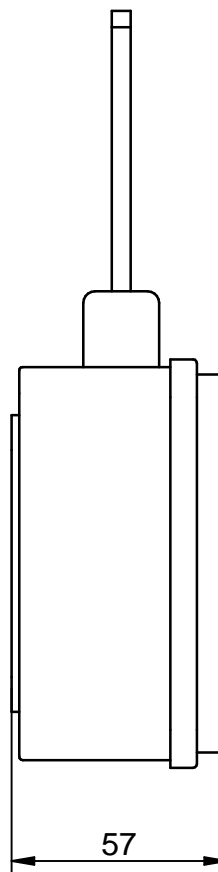

CODE ART. RTBR388IS\_I01

RUBINETTERIE  
treemme

Add to the wishlist

Product details 

Photographic catalog

Download

Instructions

Download 

Data sheet

Download

3D

Download

RWIT 6548 ZZ 02

A

IT RTBR

~ 5mt

~ 5mt

220 V

□ 108

57

CODE ART. RTEL033ZZ\_I01

RUBINETTERIE  
treemme

**B**

CODE ART. RWIT6548ZZ02\_I01