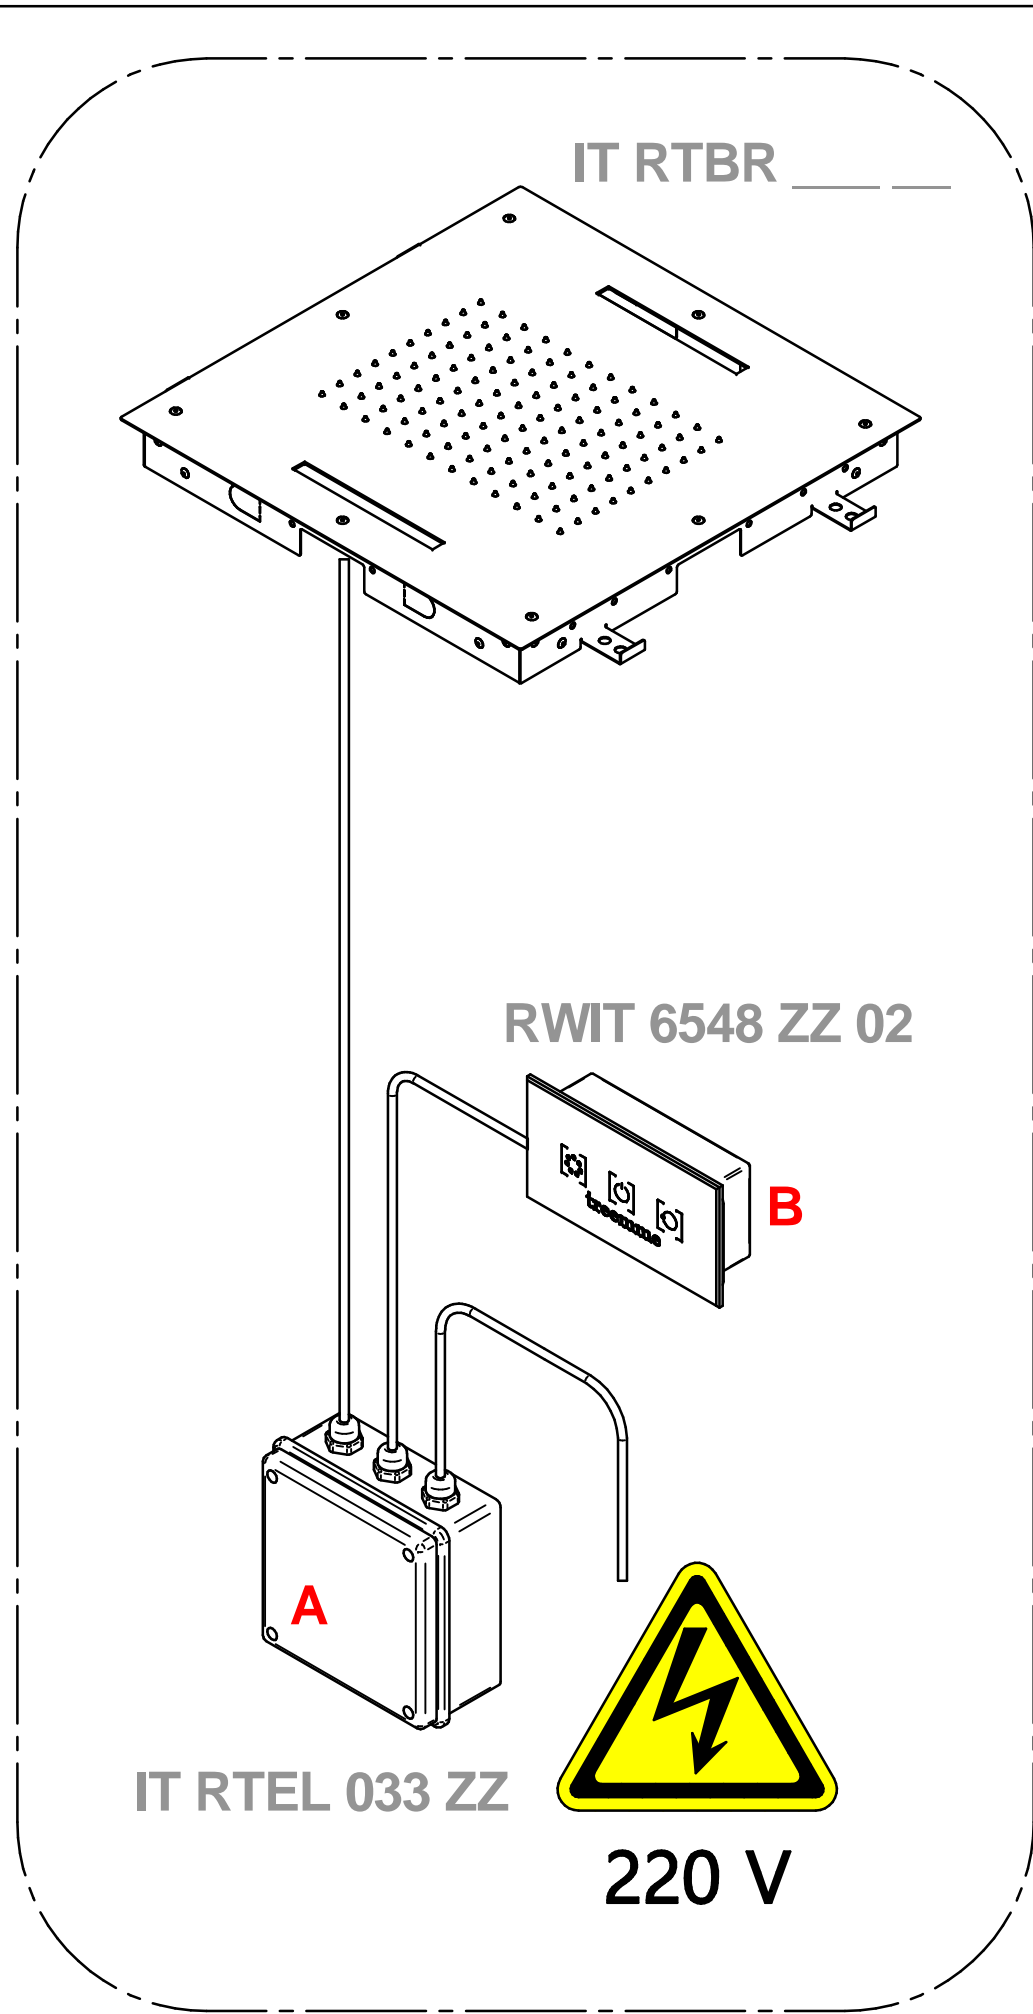

CODE ART. RTBR388IS\_I01

RUBINETTERIE  
treemme

Add to the wishlist

Product details 

Photographic catalog

Download

Instructions

Download 

Data sheet

Download

3D

Download

RWIT 6548 ZZ 02

A

IT RTBR

~ 5mt

~ 5mt

220 V

□ 108

57

CODE ART. RTEL033ZZ\_I01

RUBINETTERIE  
treemme

**B**

CODE ART. RWIT6548ZZ02\_I01