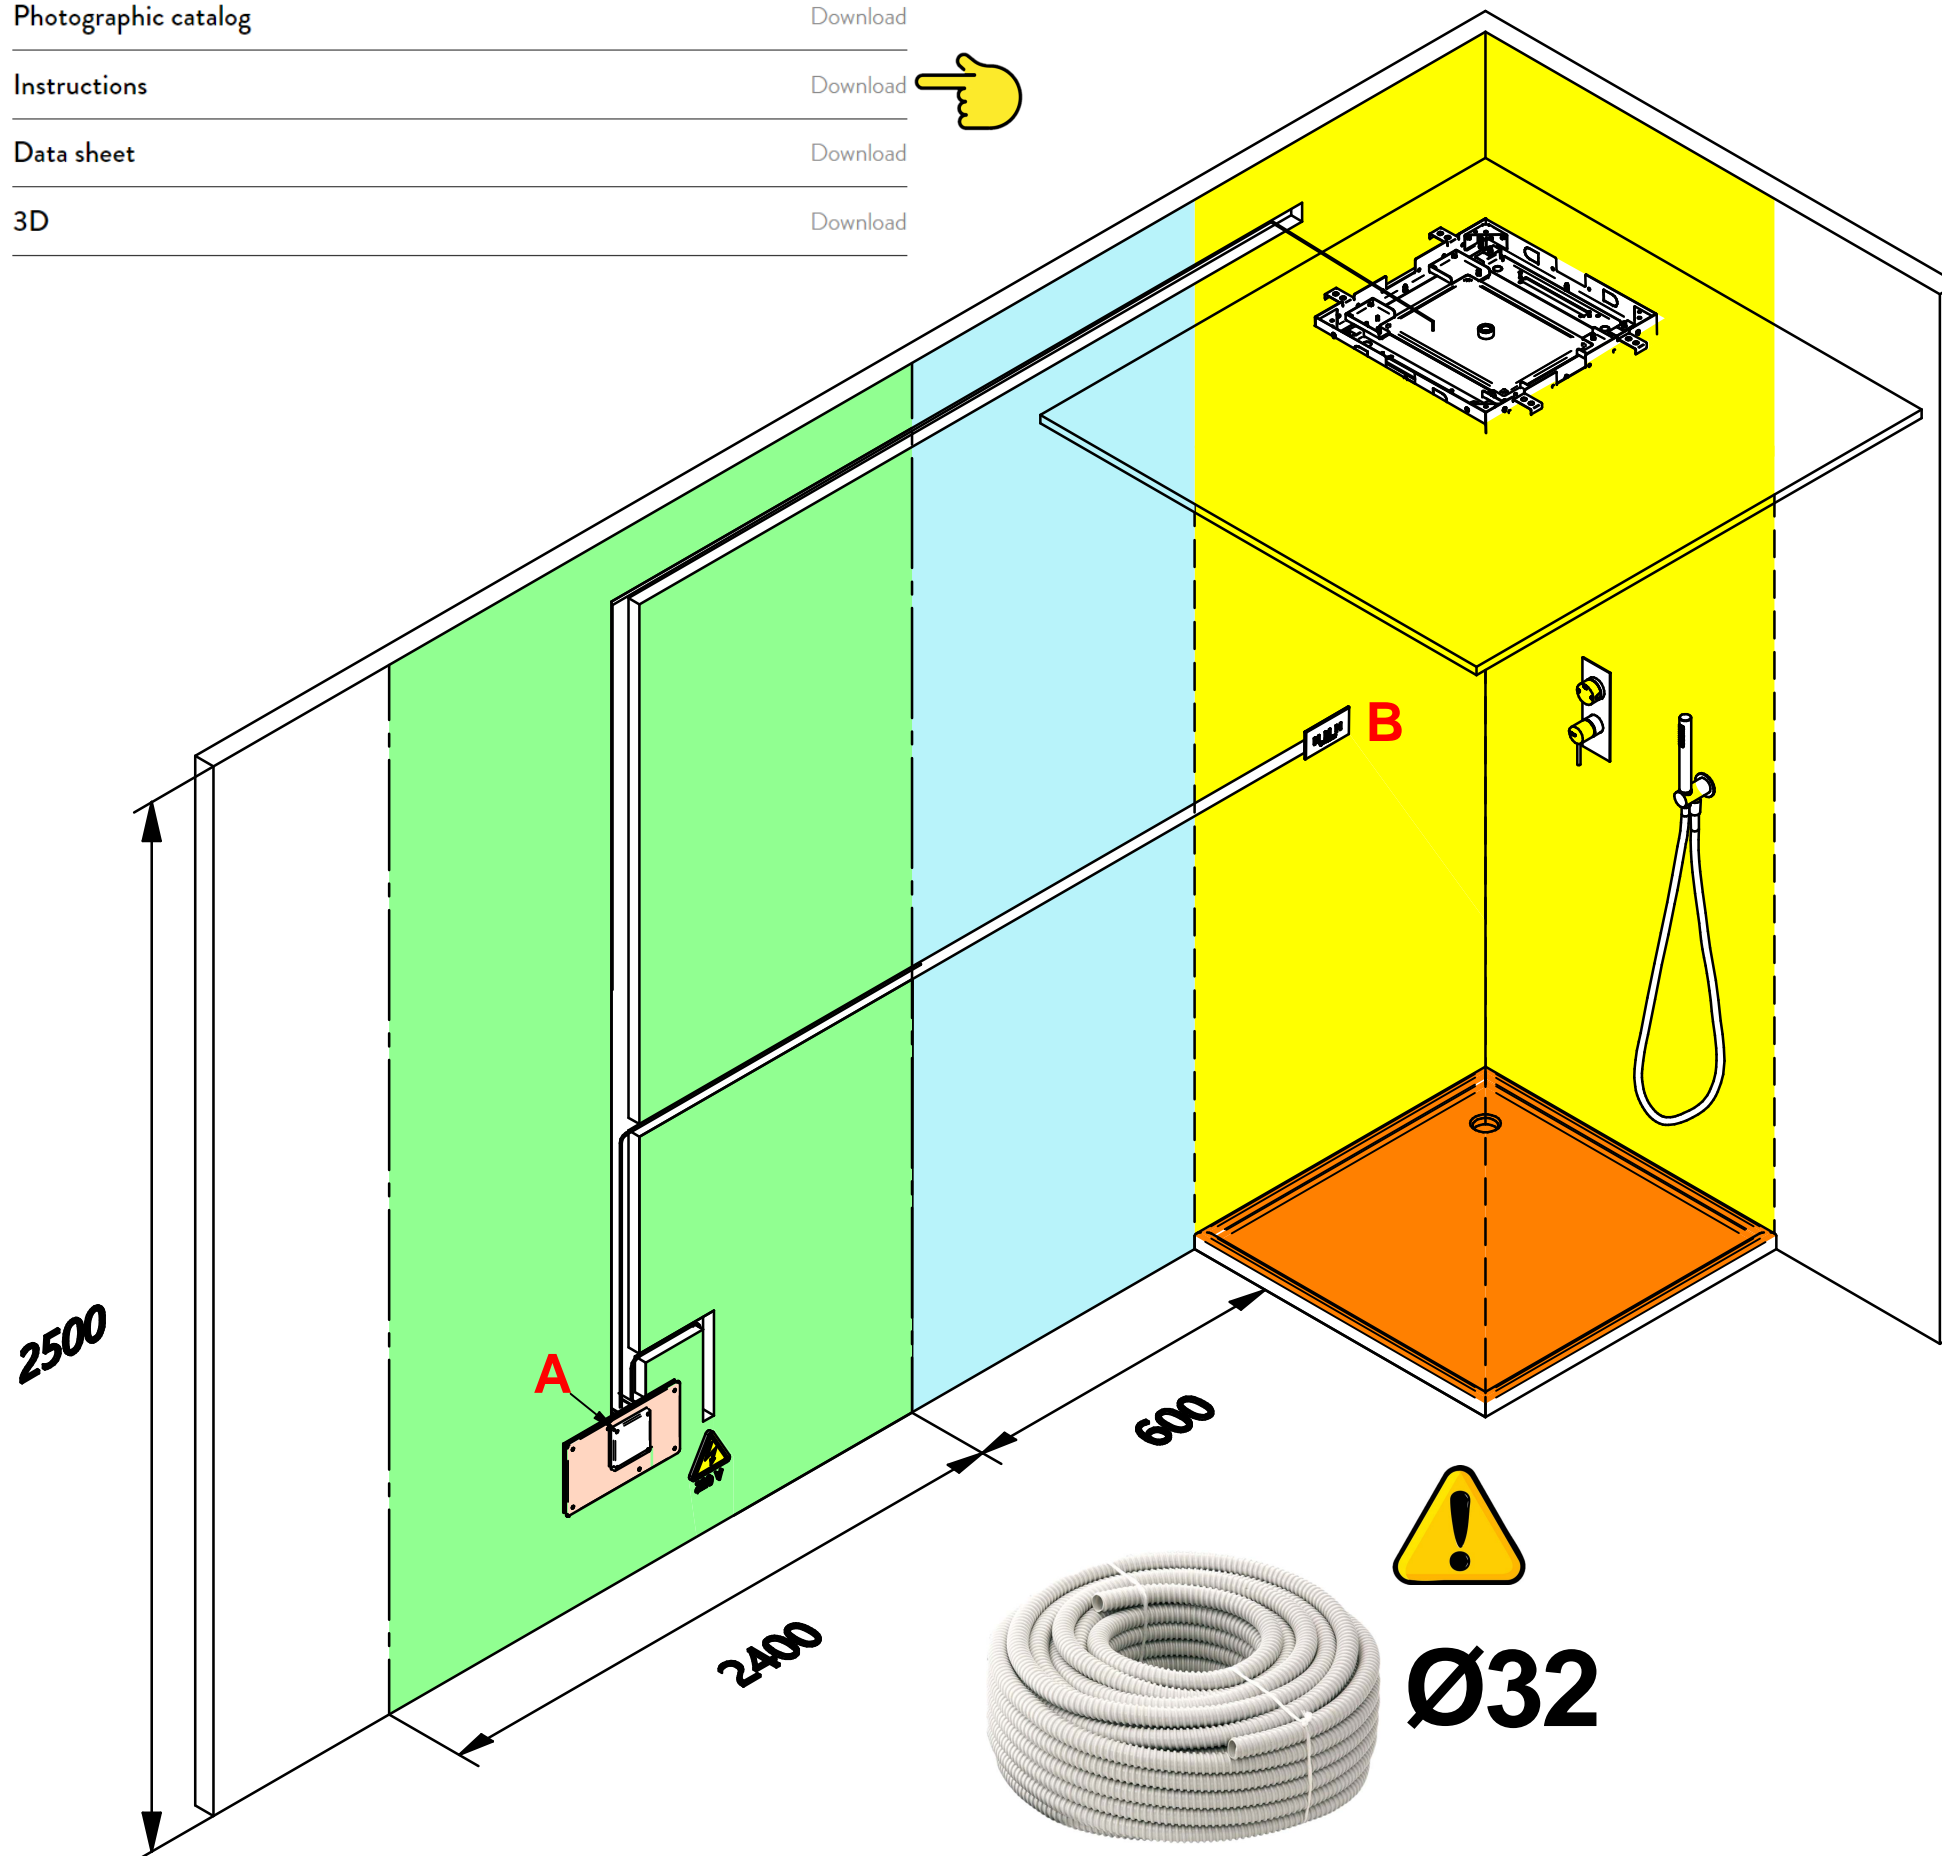

N°120 UGELLI  
N°2 DIFFUSORI LED

Add to the wishlist

Product details 

Photographic catalog

Download

Instructions

Download 

Data sheet

Download

3D

Download

RWIT 6548 ZZ 02

A

IT RTBR

~ 5mt

~ 5mt