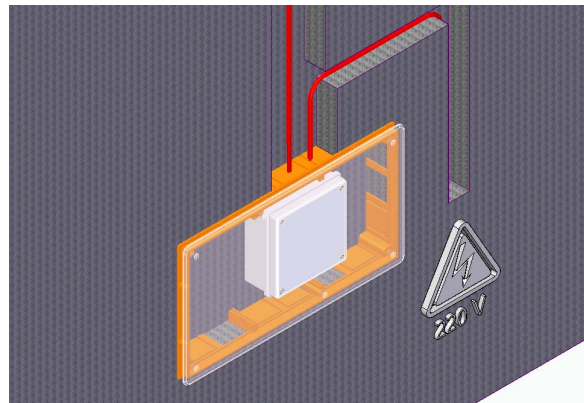

CODE ART. RTEL033ZZ_I01

RUBINETTERIE
treemme