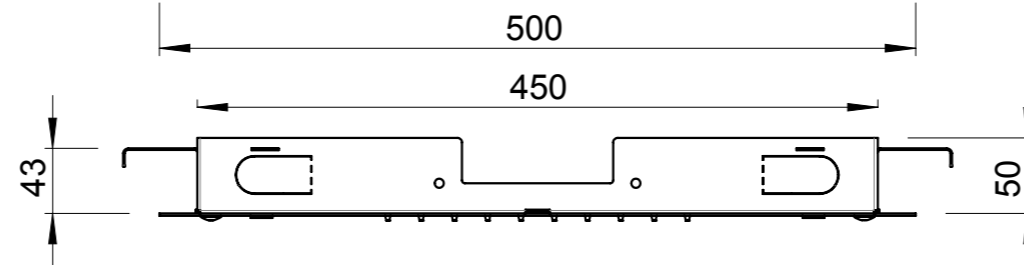

N°120 UGELLI
N°2 DIFFUSORI LED