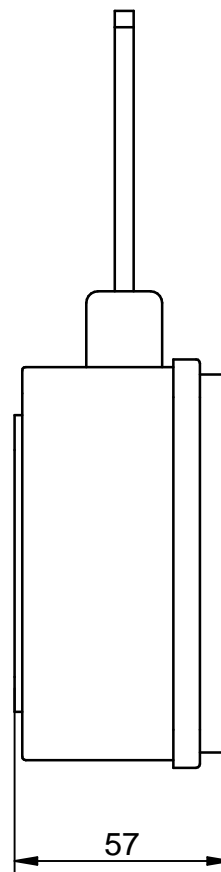

N°120 UGELLI  
N°2 DIFFUSORI LED

Add to the wishlist

Product details 

Photographic catalog

Download

Instructions

Download 

Data sheet

Download

3D

Download

RWIT 6548 ZZ 02

A

IT RTBR

~ 5mt

~ 5mt

220 V

□ 108

57

CODE ART. RTEL033ZZ\_I01

RUBINETTERIE  
**treemme**

**B**

CODE ART. RWIT6548ZZ02\_I01

RUBINETTERIE  
**treemme**