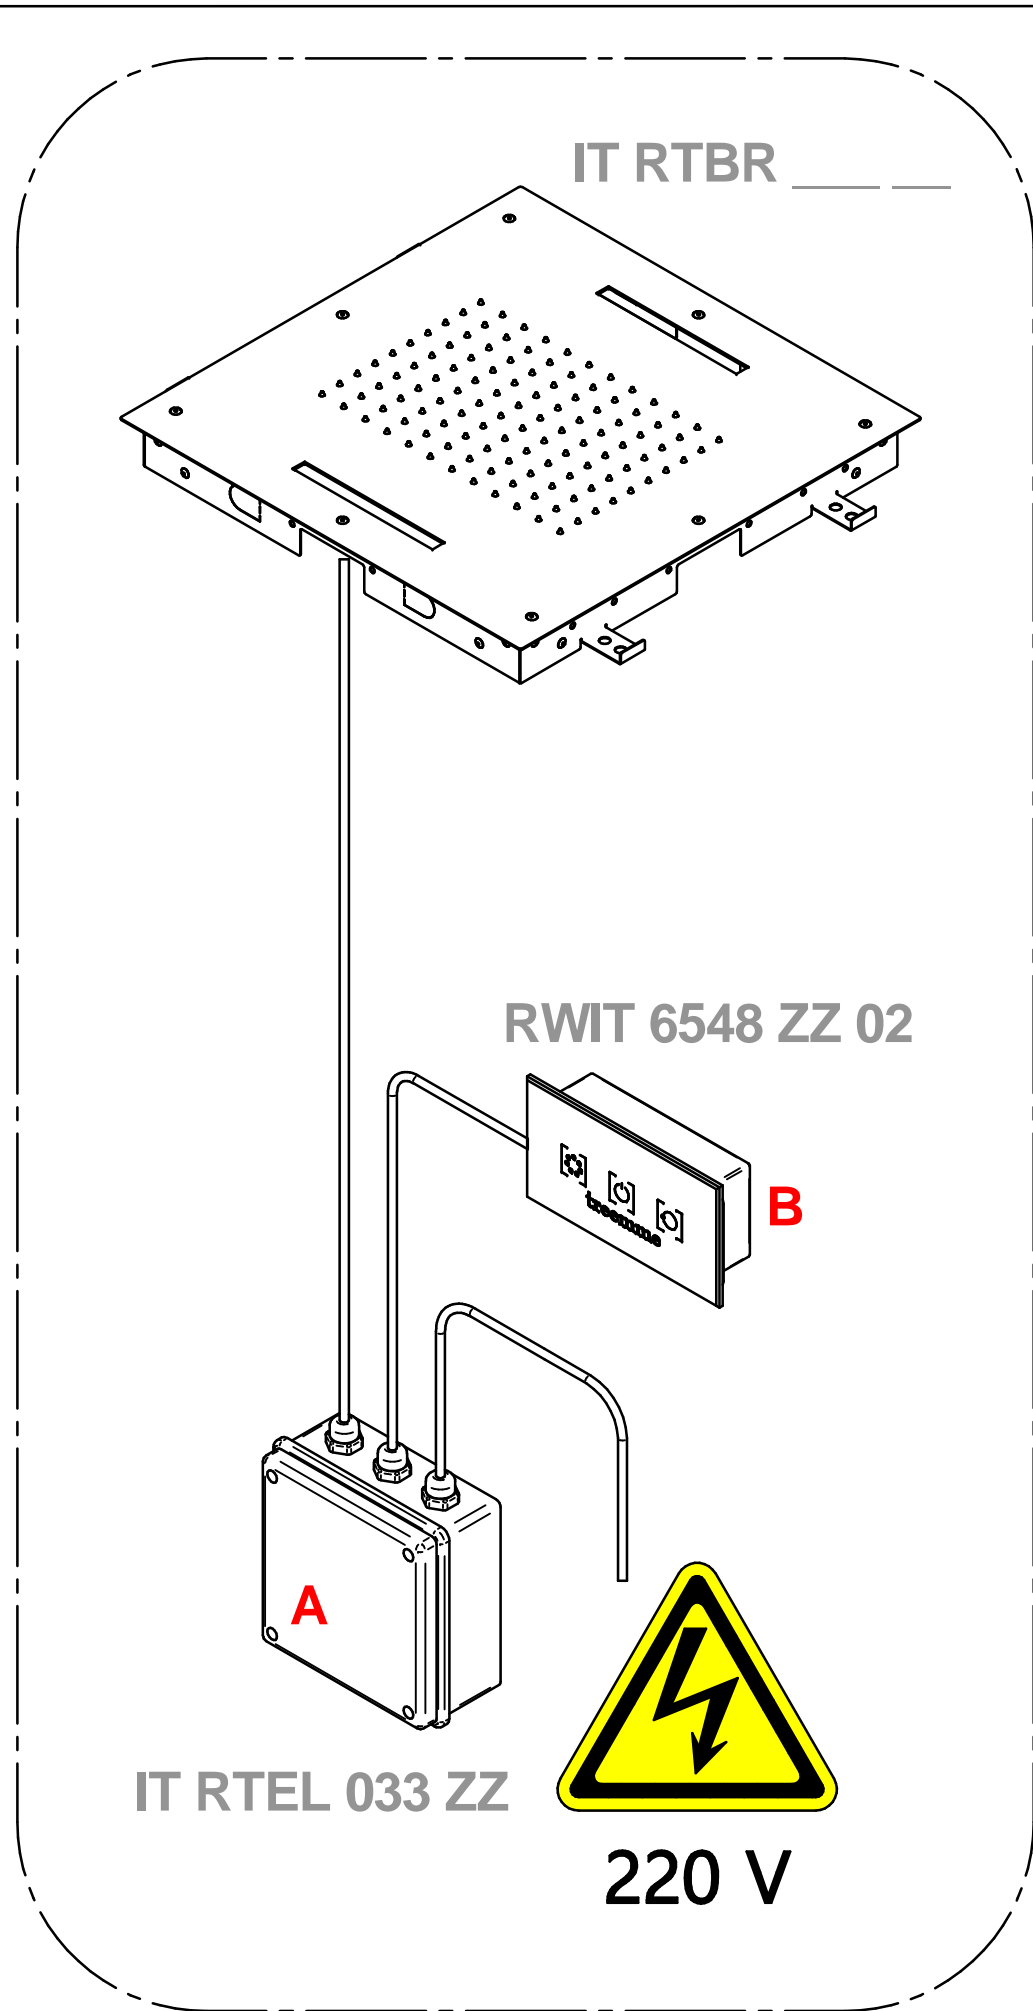

N°120 UGELLI  
N°2 DIFFUSORI LED

Add to the wishlist

Product details 

Photographic catalog

Download

Instructions

Download 

Data sheet

Download

3D

Download

RWIT 6548 ZZ 02

A

IT RTBR

~ 5mt

~ 5mt

220 V

□ 108

57

CODE ART. RTEL033ZZ\_I01

RUBINETTERIE  
**treemme**

**B**

CODE ART. RWIT6548ZZ02\_I01

RUBINETTERIE  
**treemme**