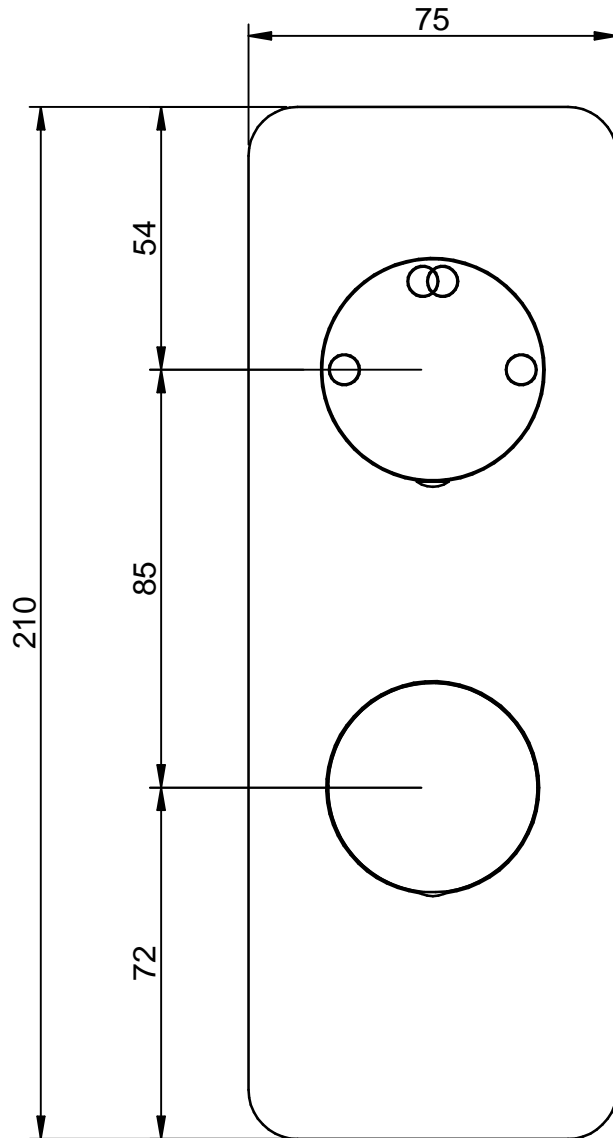

EXTERNAL PARTS

CODE ART. RWIT54A2CC03_I01

RUBINETTERIE
treemme