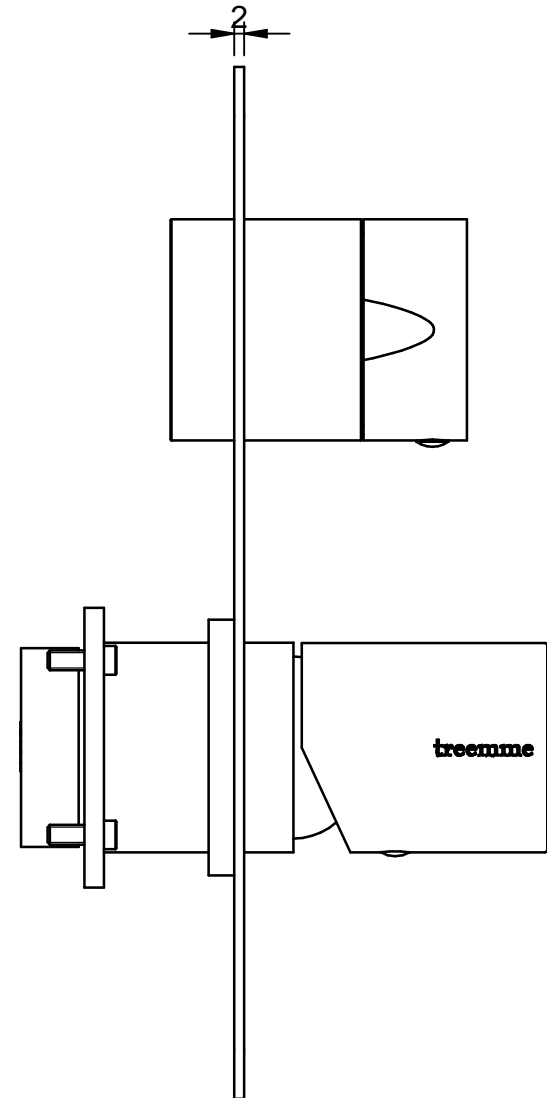

EXTERNAL PARTS

CODE ART. RWIT54A2CC03_I01

RUBINETTERIE
treemme