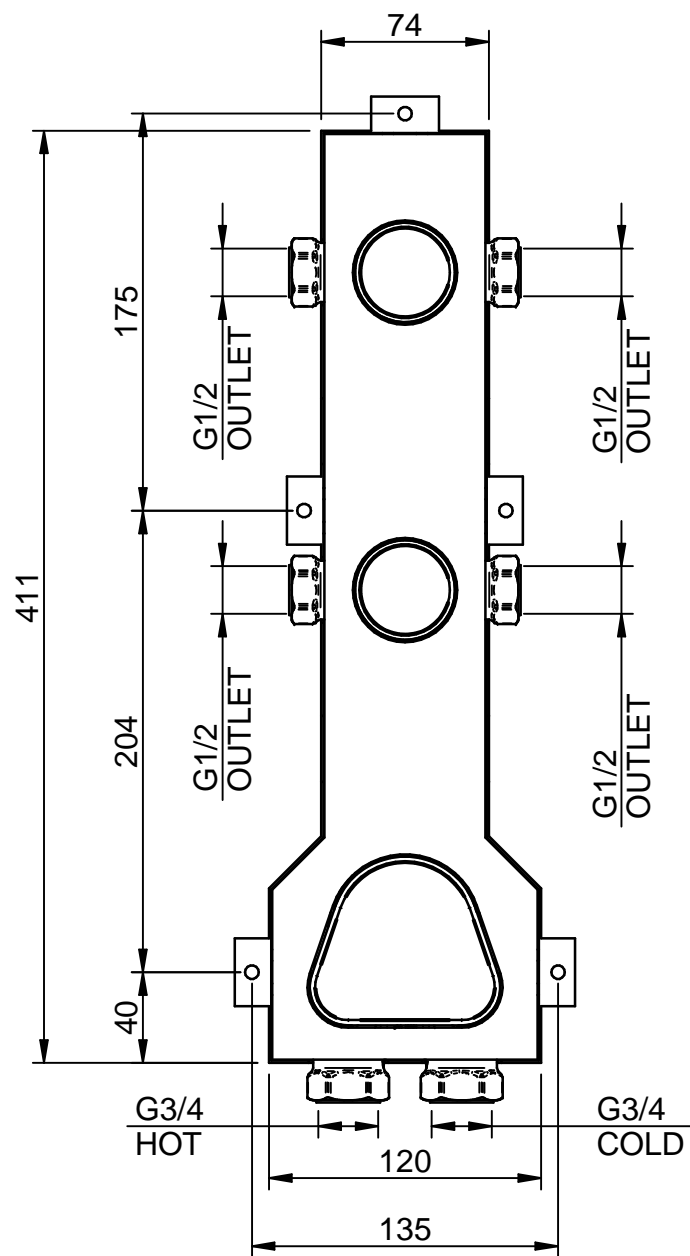

CONCEALED PARTS

CODE ART. RWIT7274ZZ40_I01

RUBINETTERIE
treemme