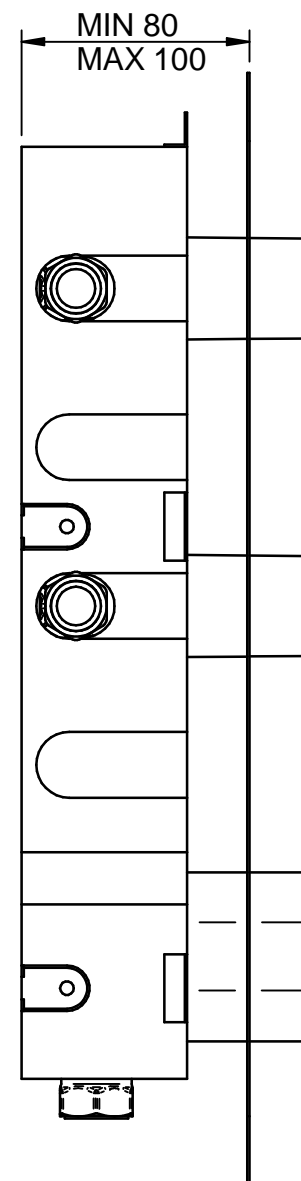

CONCEALED PARTS

CODE ART. RWIT7274ZZ40_I01

RUBINETTERIE
treemme