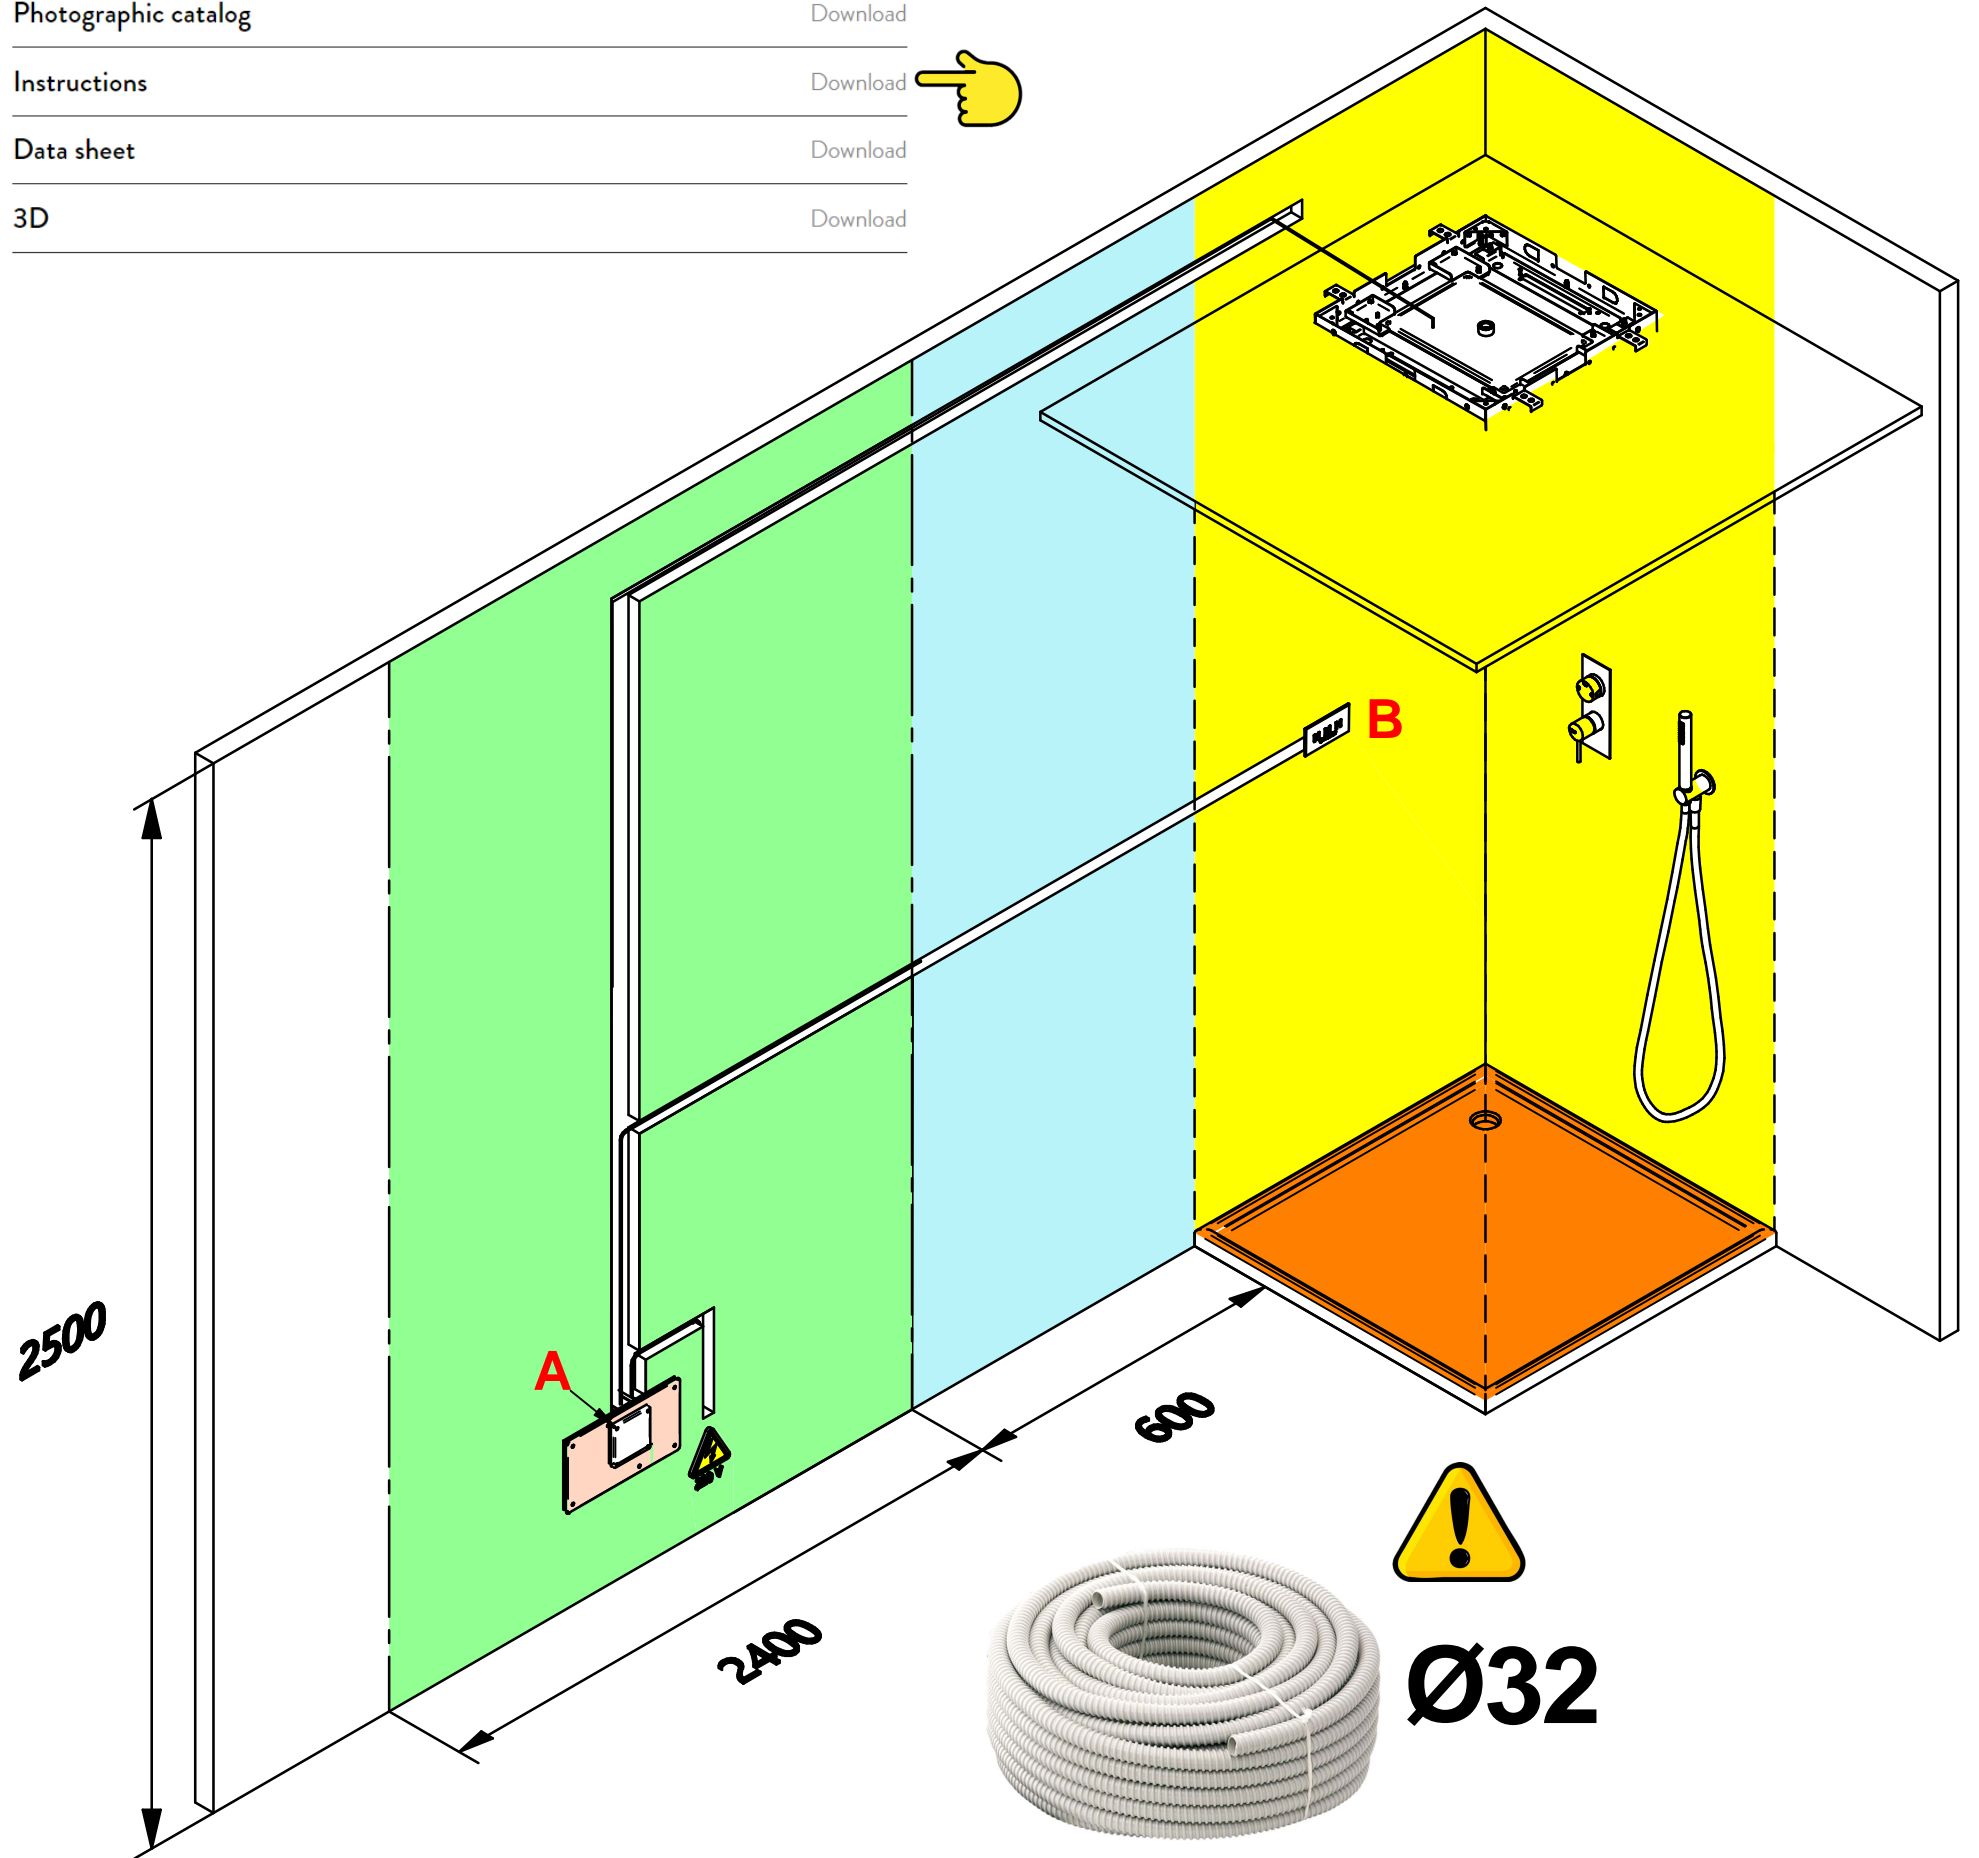

CODE ART. RTBR387IS_I01

RUBINETTERIE
tremme

Add to the wishlist

Product details 

Photographic catalog

Download

Instructions

Download 

Data sheet

Download

3D

Download

RWIT 6548 ZZ 02

A

IT RTBR

~ 5mt

~ 5mt

220 V

□ 108

57

CODE ART. RTEL033ZZ_I01

RUBINETTERIE
treemme

B

CODE ART. RWIT6548ZZ02_I01