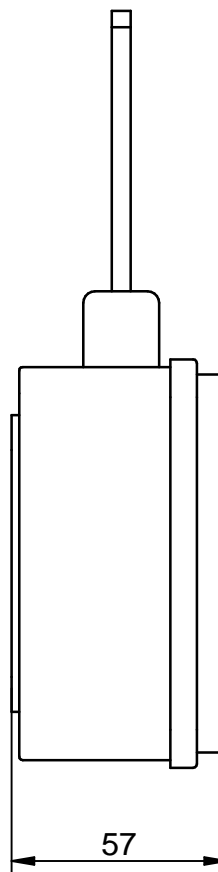

CODE ART. RTBR387IS_I01

RUBINETTERIE
tremme

Add to the wishlist

Product details 

Photographic catalog

Download

Instructions

Download 

Data sheet

Download

3D

Download

RWIT 6548 ZZ 02

A

IT RTBR

~ 5mt

~ 5mt

220 V

□ 108

57

CODE ART. RTEL033ZZ_I01

RUBINETTERIE
treemme

B

CODE ART. RWIT6548ZZ02_I01