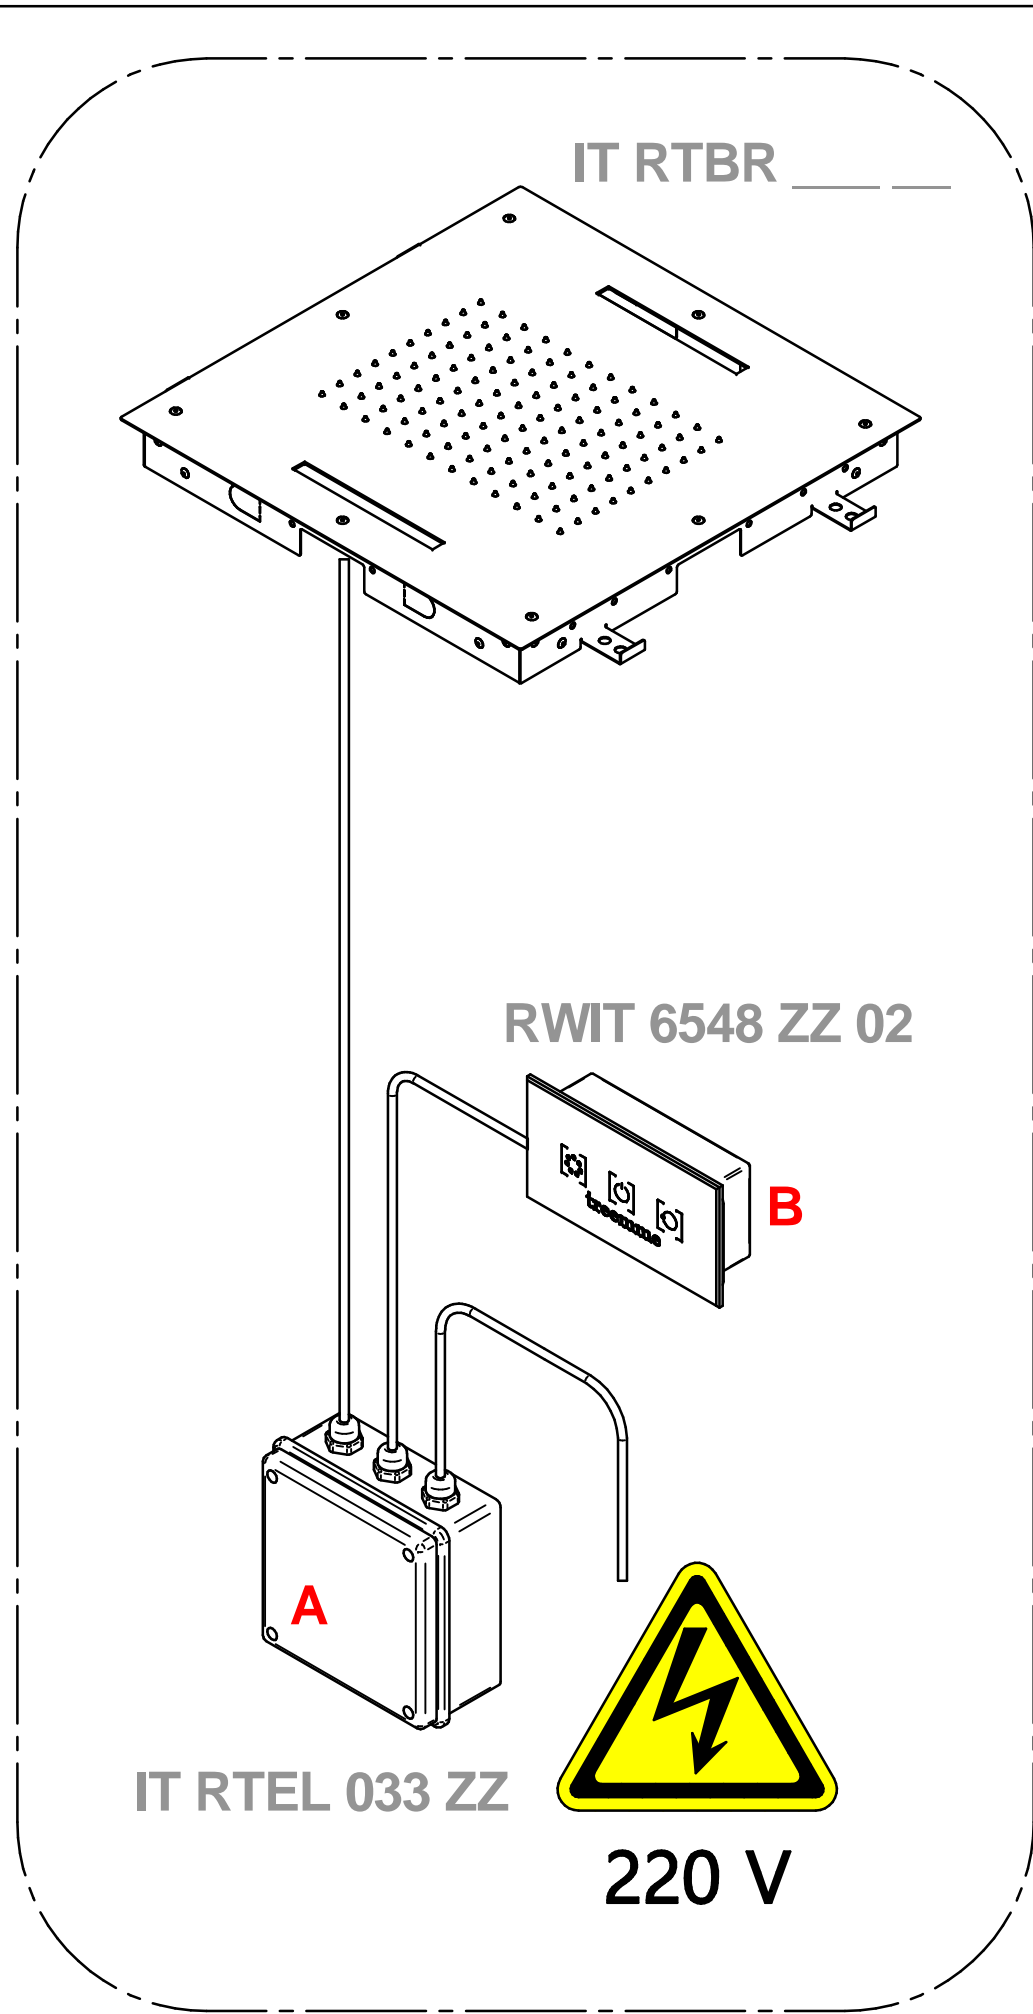

CODE ART. RTBR387IS_I01

RUBINETTERIE
tremme

Add to the wishlist

Product details 

Photographic catalog

Download

Instructions

Download 

Data sheet

Download

3D

Download

RWIT 6548 ZZ 02

A

IT RTBR

~ 5mt

~ 5mt

220 V

□ 108

57

CODE ART. RTEL033ZZ_I01

RUBINETTERIE
treemme

B

CODE ART. RWIT6548ZZ02_I01