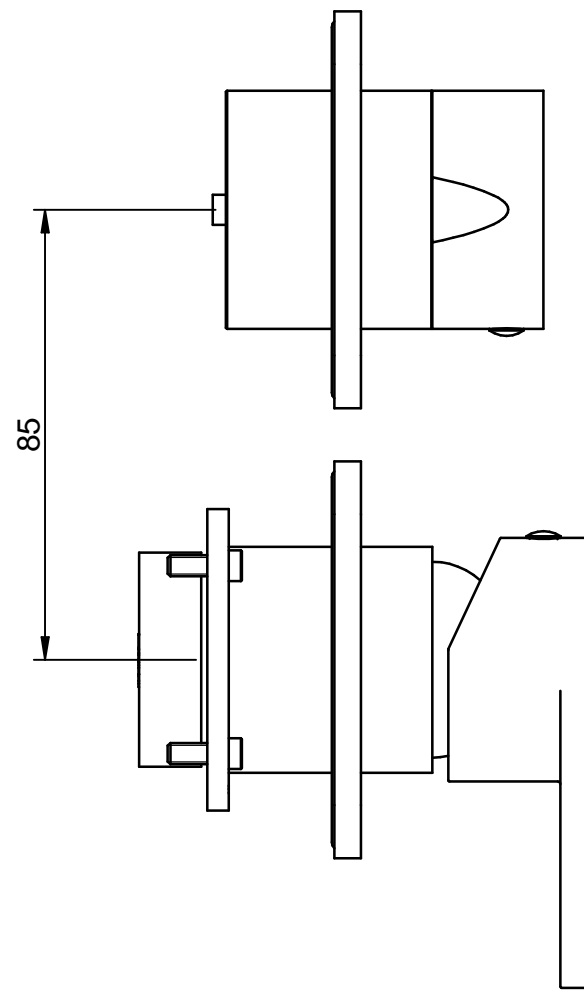

EXTERNAL PARTS

CODE ART. RWIT22C3CC01_I01

RUBINETTERIE
treemme