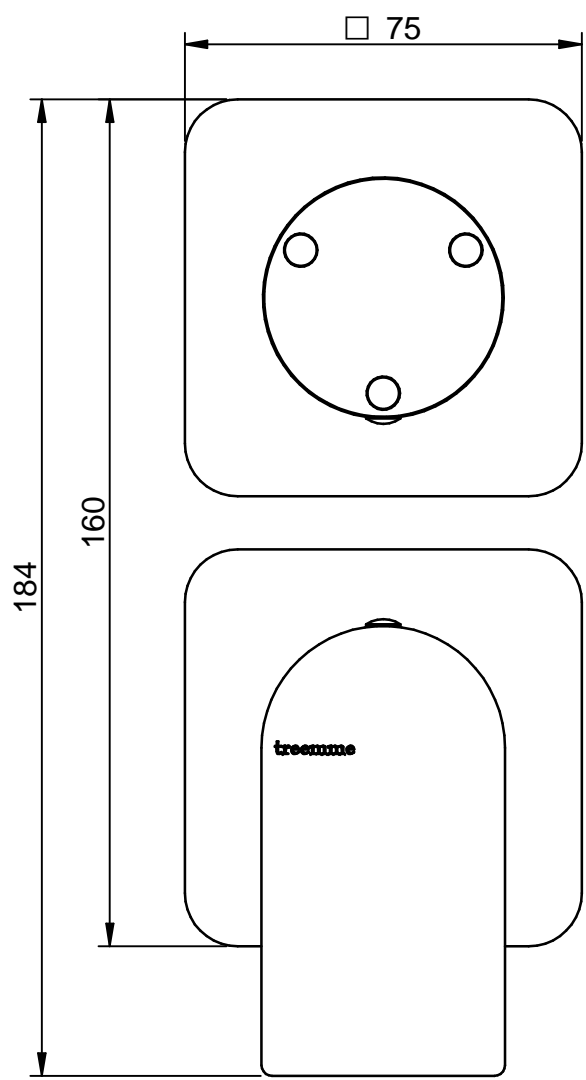

EXTERNAL PARTS

CODE ART. RWIT22C3CC01_I01

RUBINETTERIE
treemme