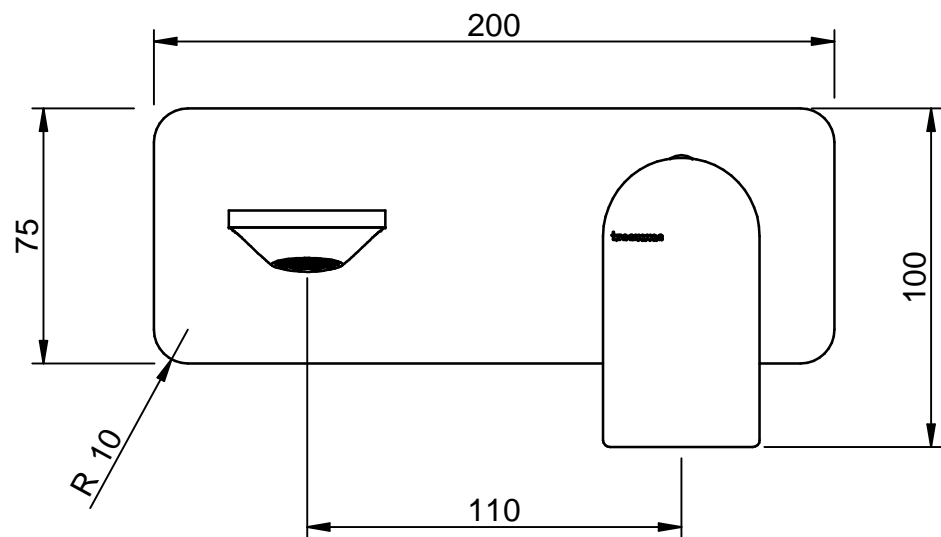

EXTERNAL PARTS

CODE ART. RWIT22A5CC01_I01

RUBINETTERIE
treemme