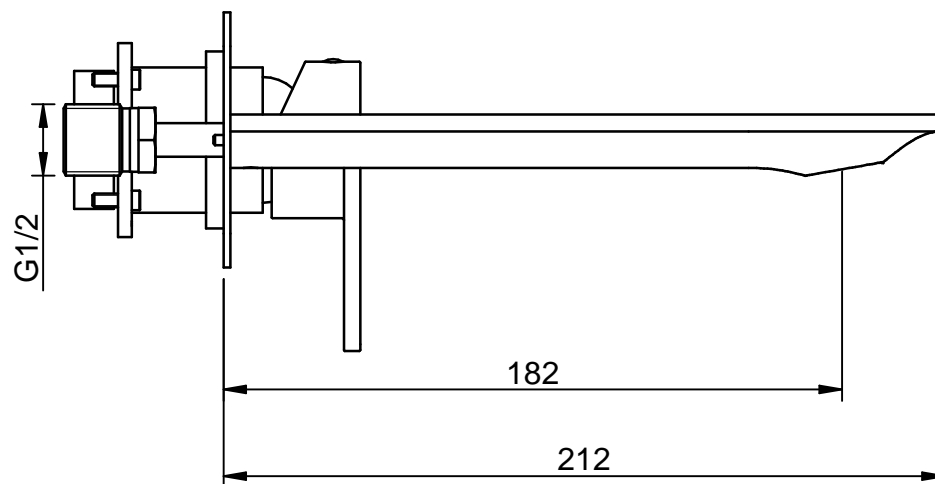

EXTERNAL PARTS

CODE ART. RWIT22A5CC01_I01

RUBINETTERIE
treemme