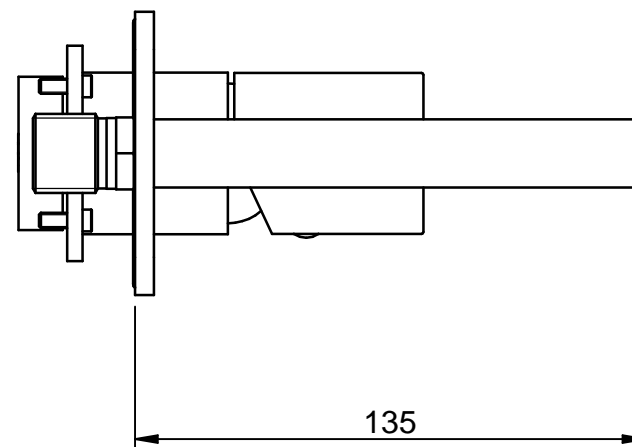

EXTERNAL PARTS

CODE ART. RWIT54C5CC02\_I01

RUBINETTERIE  
**treemme**