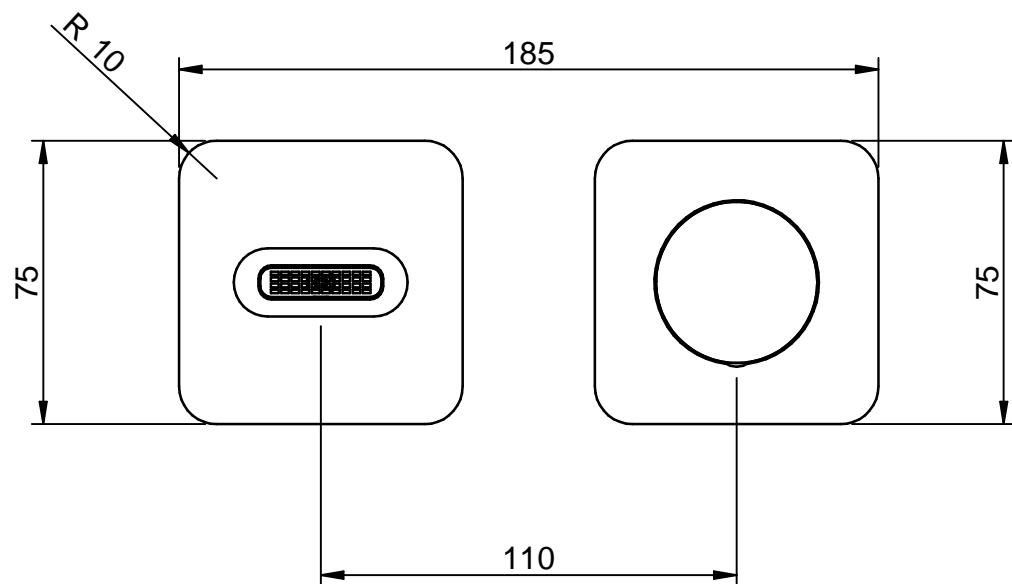

EXTERNAL PARTS

CODE ART. RWIT54C5CC02\_I01

RUBINETTERIE  
**treemme**