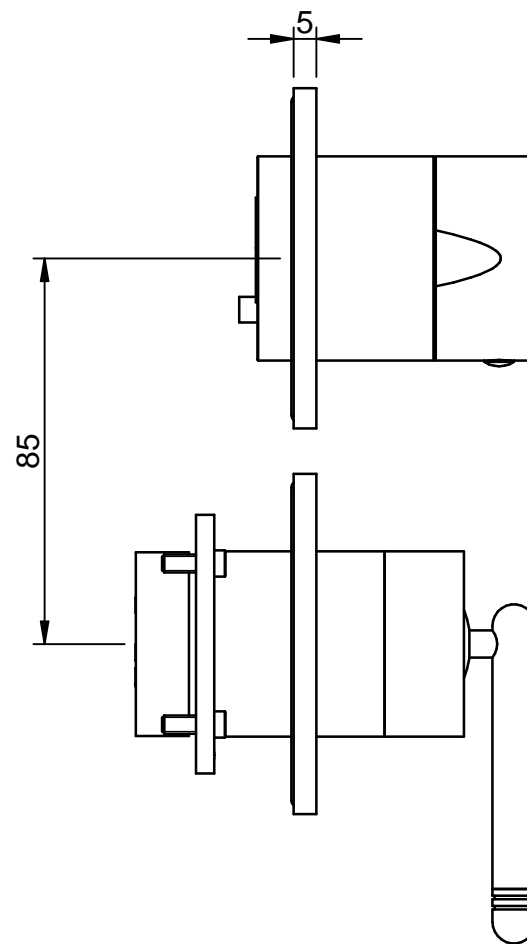

EXTERNAL PARTS

CODE ART. RWIT70C2CC01_I01

RUBINETTERIE
treemme