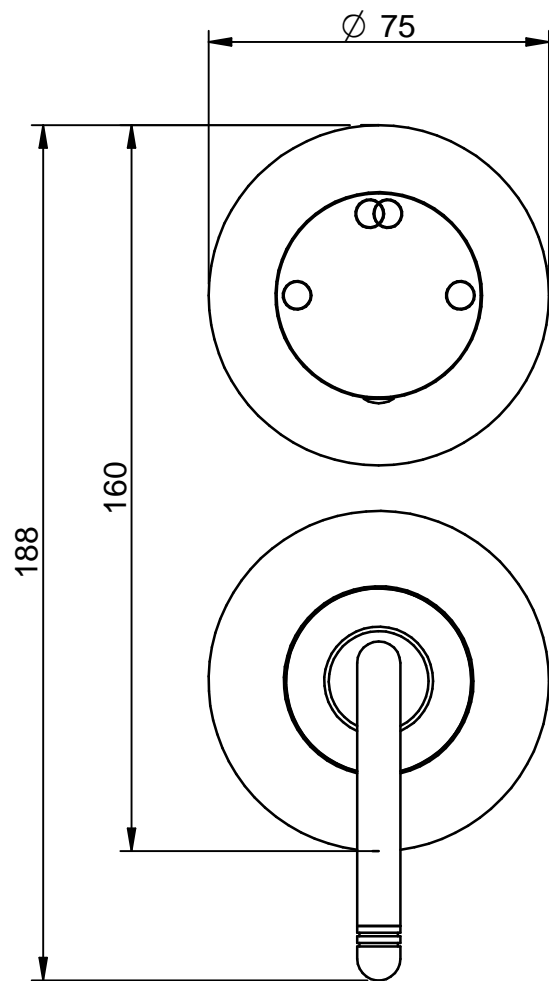

EXTERNAL PARTS

CODE ART. RWIT70C2CC01_I01

RUBINETTERIE
treemme