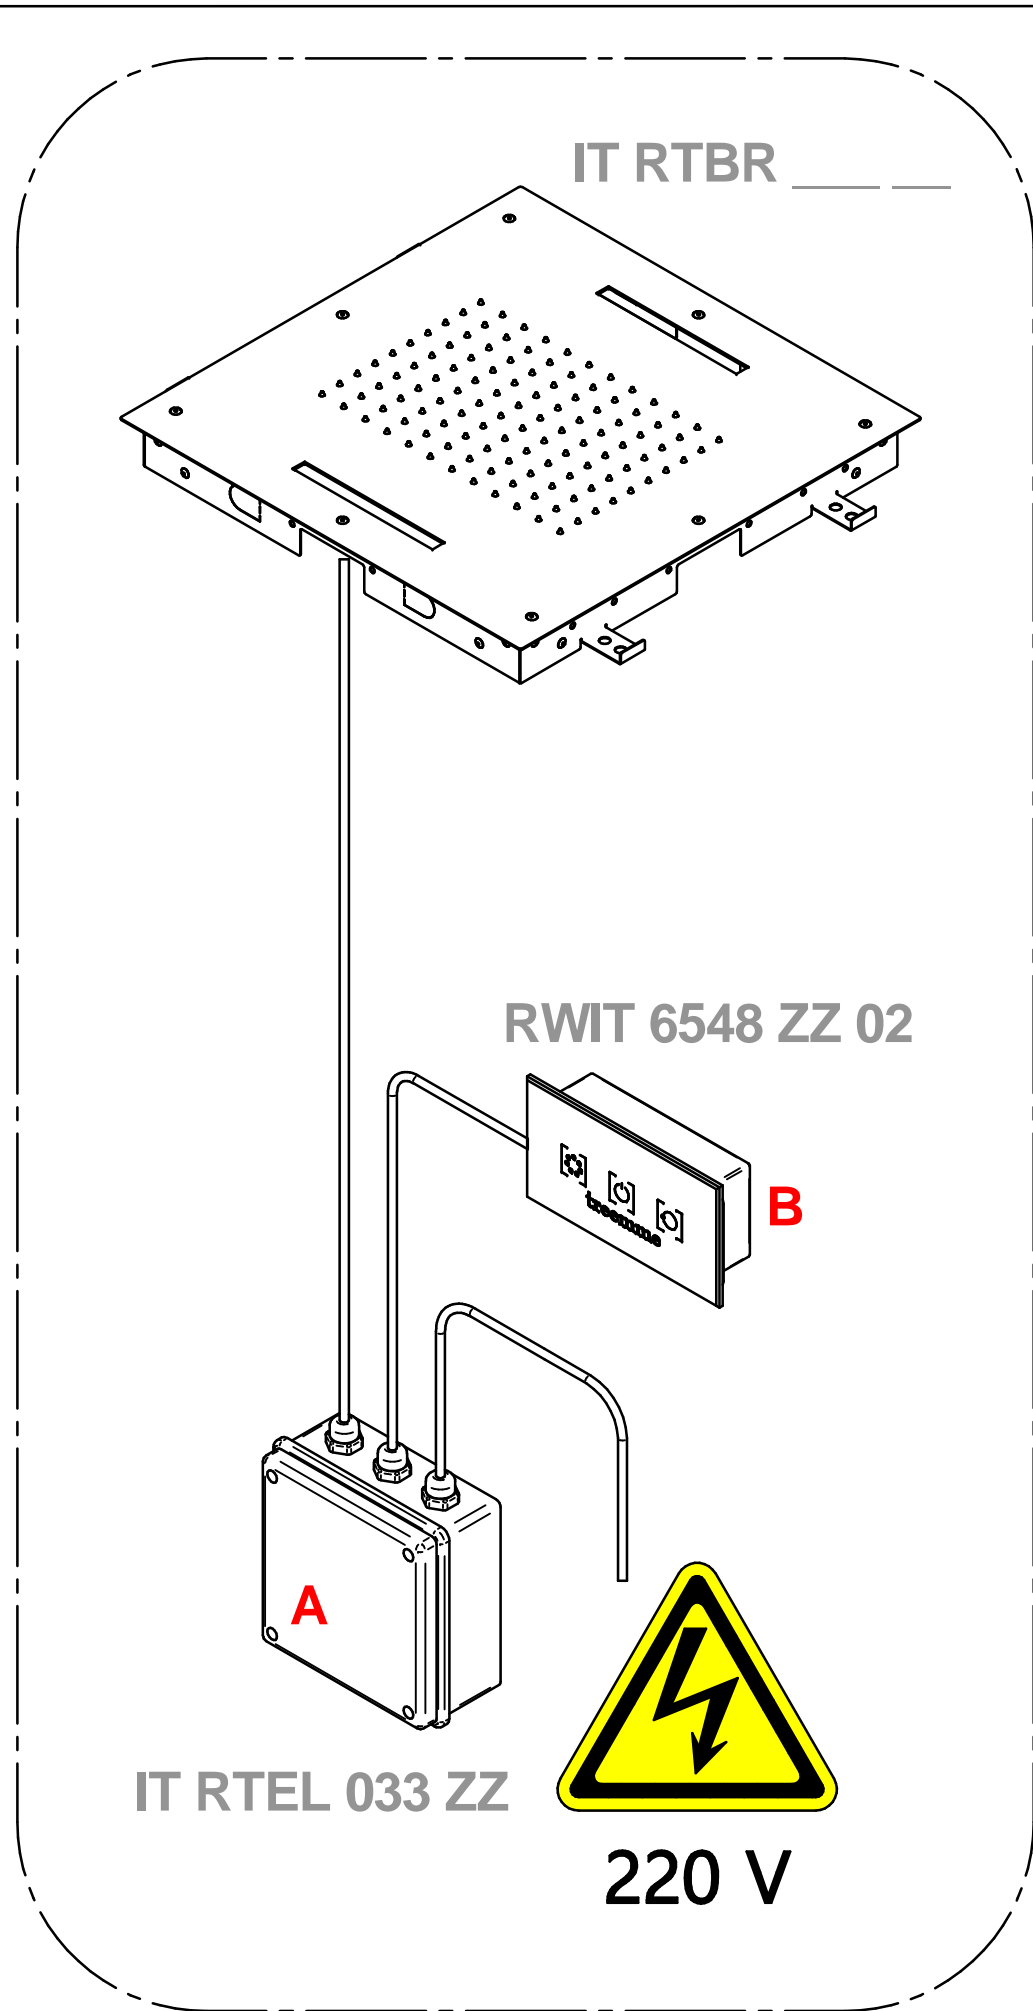

CODE ART. RTBR389IS\_I01

RUBINETTERIE  
treemme

Add to the wishlist

Product details 

Photographic catalog

Download

Instructions

Download 

Data sheet

Download

3D

Download

RWIT 6548 ZZ 02

A

IT RTBR

~ 5mt

~ 5mt

220 V

□ 108

57

CODE ART. RTEL033ZZ\_I01

RUBINETTERIE  
**treemme**

**B**

CODE ART. RWIT6548ZZ02\_I01