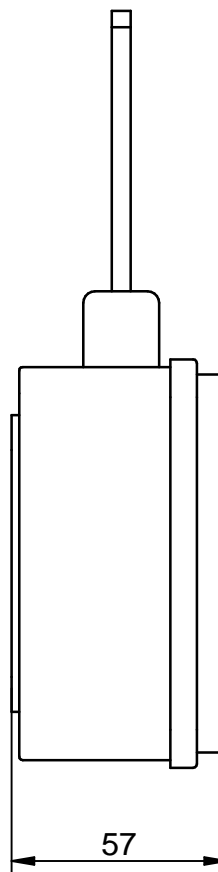

CODE ART. RTBR389IS\_I01

RUBINETTERIE  
treemme

Add to the wishlist

Product details 

Photographic catalog

Download

Instructions

Download 

Data sheet

Download

3D

Download

RWIT 6548 ZZ 02

A

IT RTBR

~ 5mt

~ 5mt

220 V

□ 108

57

CODE ART. RTEL033ZZ\_I01

RUBINETTERIE  
**treemme**

**B**

CODE ART. RWIT6548ZZ02\_I01